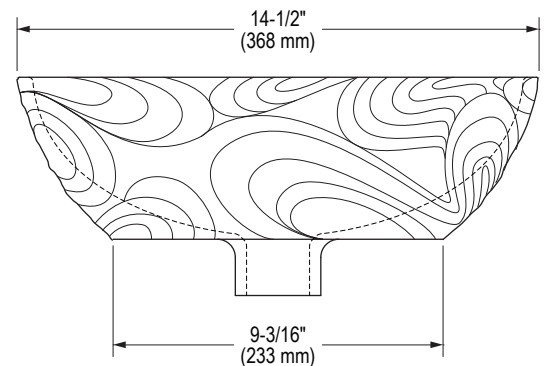

## P72065

- Hand-cast solid bronze
- Enticingly tactile exterior swirl pattern
- Generous bowl provides ample washing space
- Above-the-counter installation
- Coordinates with traditional and transitional settings
- Recommend pairing with Kallista wall-mounted faucets

### PRODUCT INFORMATION

Fixture*:	Basin Area	Water Depth	Weight
Lavatory	18-1/4" (464 mm) x 13-5/8" (346 mm)	4-3/8" (111 mm)	80 lbs. (36 kg)
Outlet	Ø1-3/4" (44 mm)		

\*Approximate Measurements For Comparison Only