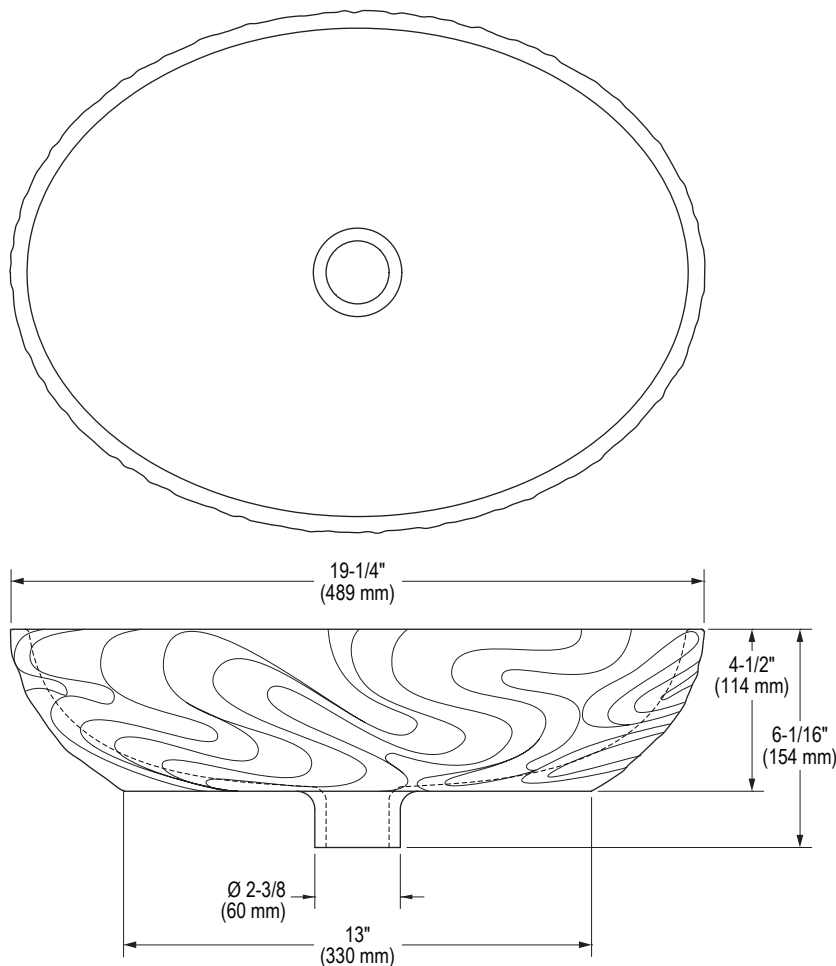

## P72065

- Hand-cast solid bronze
- Enticingly tactile exterior swirl pattern
- Generous bowl provides ample washing space
- Above-the-counter installation
- Coordinates with traditional and transitional settings
- Recommend pairing with Kallista wall-mounted faucets

### PRODUCT INFORMATION

Fixture*:	Basin Area	Water Depth	Weight
Lavatory	18-1/4" (464 mm) x 13-5/8" (346 mm)	4-3/8" (111 mm)	80 lbs. (36 kg)
Outlet	Ø1-3/4" (44 mm)		

\*Approximate Measurements For Comparison Only

### SPECIFIED MODEL

Model	Description	Finishes	
P72065-00	Fei Tian Wen Vessel	<input type="checkbox"/> TBR Traditional Bronze	<input type="checkbox"/> WHB White Bronze

We reserve the right to make revisions without notice in the design of products or in packaging unless this right has specifically been waived at the time the order is accepted.