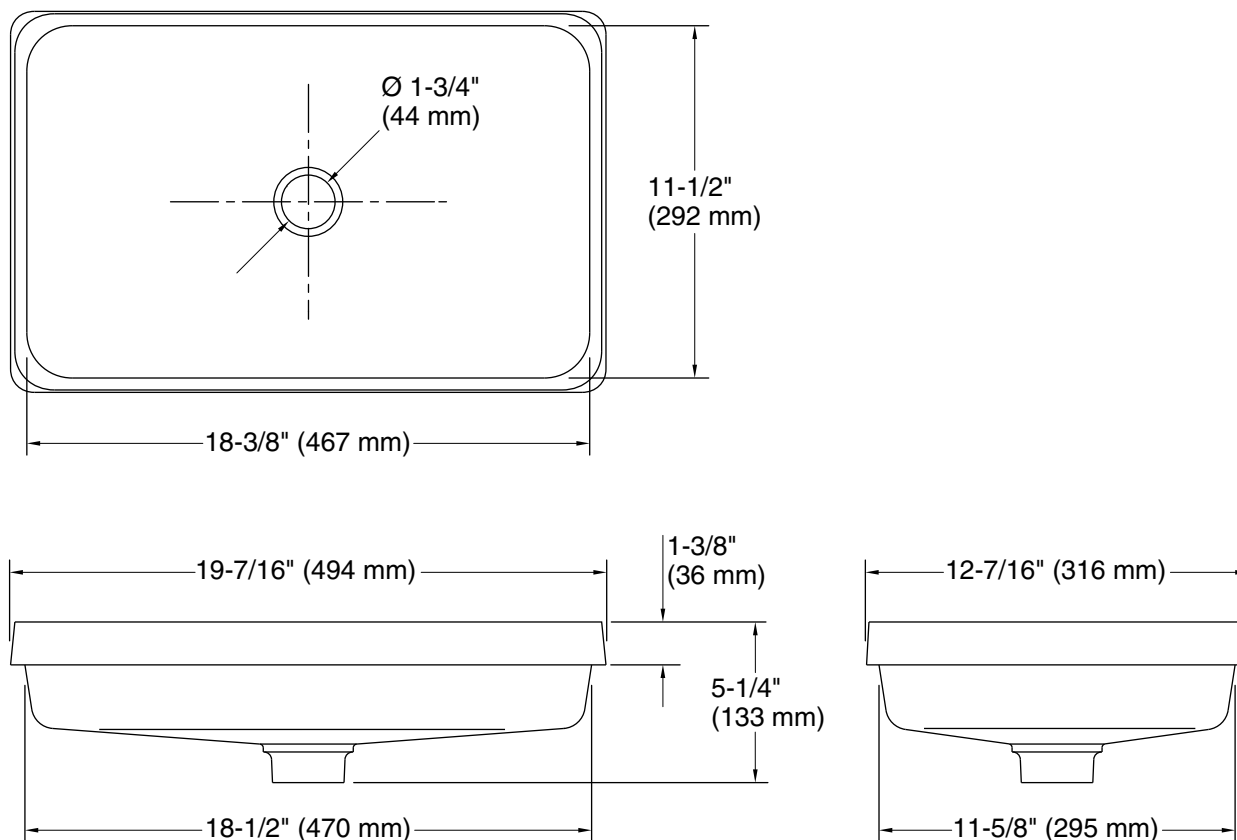

FEATURES

P72062

- Cast bronze
- Rectangular and definitive in size, Trinidad marries understated design with artisan craftsmanship
- Unique and subtle design that blends beautifully with neutral elements in the bath
- Recommended pairing with Kallista wall-mounted faucets

PRODUCT INFORMATION

Fixture*:	Basin Area	Water Depth	Weight
Lavatory	18-3/8" (467 mm) x 11-1/2" (292 mm)	3-5/8" (92 mm)	55 lbs. (25 kg)
Outlet	Ø 1-3/4" (44 mm)		

*Approximate measurements for comparison only.

ROUGHING-IN NOTES

All dimensions are nominal.
Install this product according to the installation guide.

SPECIFIED MODEL

Model	Description	Finishes	
P72062-00	Trinidad Rectangular Bronze Lavatory	<input type="checkbox"/> TBR Traditional Bronze	<input type="checkbox"/> WHB White Bronze