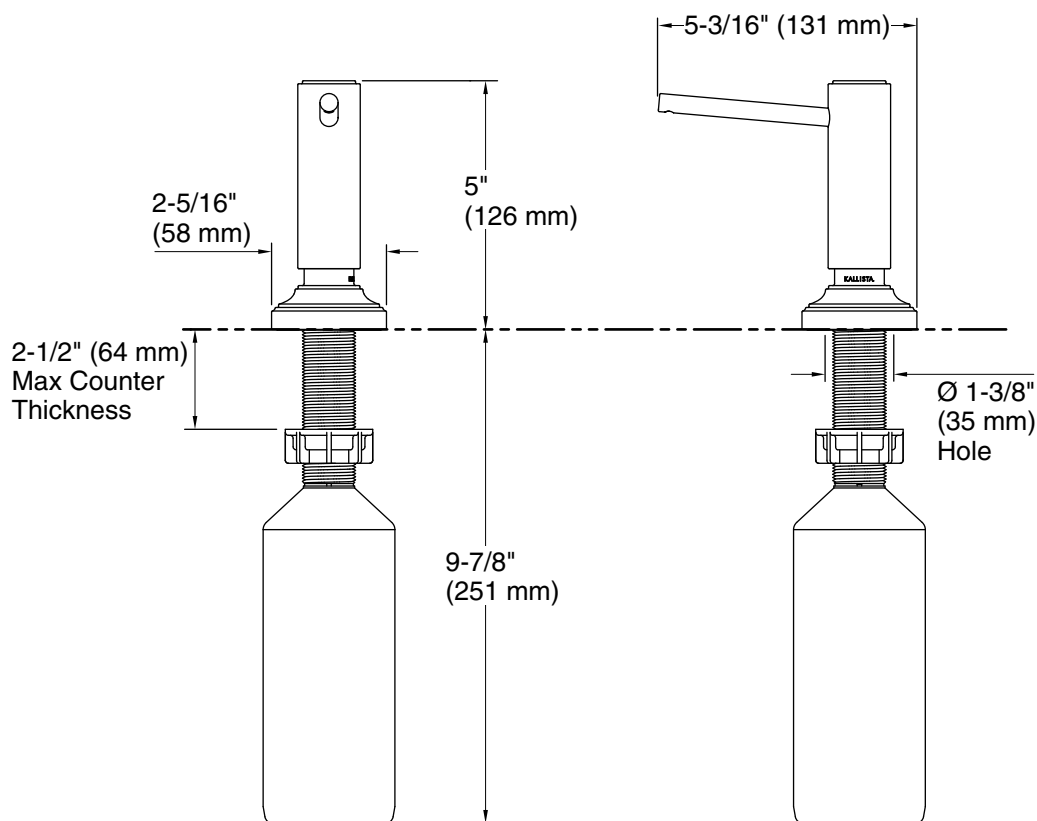

FEATURES

P25015

- Solid brass construction for durability and reliability
- Refillable from above counter
- Large 16 oz (473 mL) capacity bottle
- Complements the Quincy kitchen faucet collection

SPECIFIED MODEL					
Model	Description	Finishes			
P25015-00	Quincy Soap/Lotion Dispenser	<input type="checkbox"/> CP Polished Chrome	<input type="checkbox"/> AD Nickel Silver	<input type="checkbox"/> AG Brushed Nickel	<input type="checkbox"/> ULB Unlacquered Brass