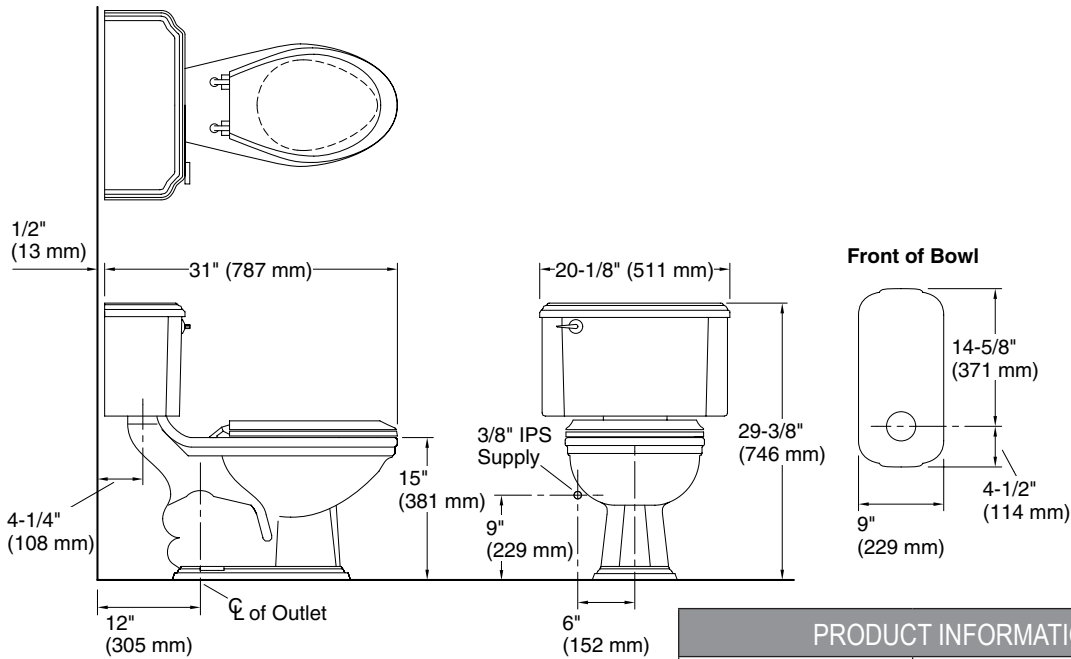

KALLISTA®

Stafford® Elongated Two-Piece Toilet

FEATURES

- High-performance toilet / luxury flush
- 1.6 gpf (6.1 lpf)
- 2" (51 mm) fully glazed trapway
- Complete quiet flush
- Open rim system with dual rim jets

CODES/STANDARDS APPLICABLE

- Specified model meets or exceeds the following:
- ASME A112.19.2/CSA B45.1

P70221, P70022-EB,
Combination P70220

PRODUCT INFORMATION	
Water per flush	1.6 gal (6.1 L)
Passageway	2" (51 mm)
Seat post hole centers	5-1/2" (140 mm)
Waterspot	5-3/4" (146 mm) x 7-1/4" (184 mm)