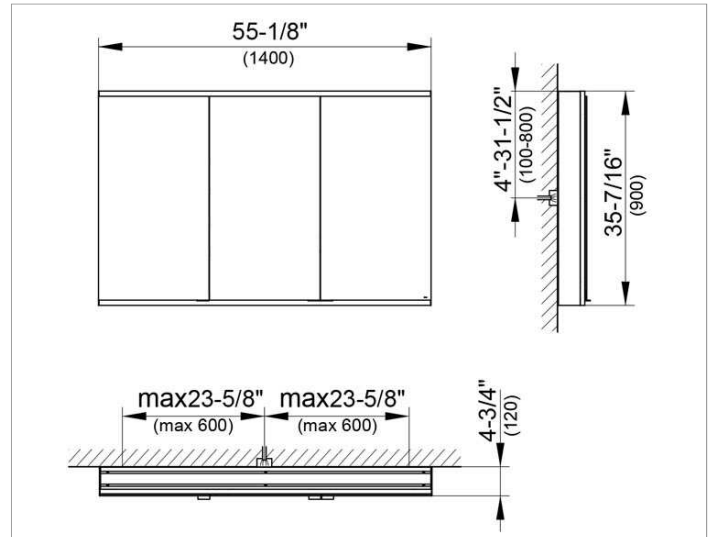

Royal Modular 2.0
800311141005200 Mirror cabinet

PRODUCT

DRAWING

EEK: A++, A+, A ,

SURFACE

silver anodized

DIMENSION

55,12 x 35,43 x 4,72 "