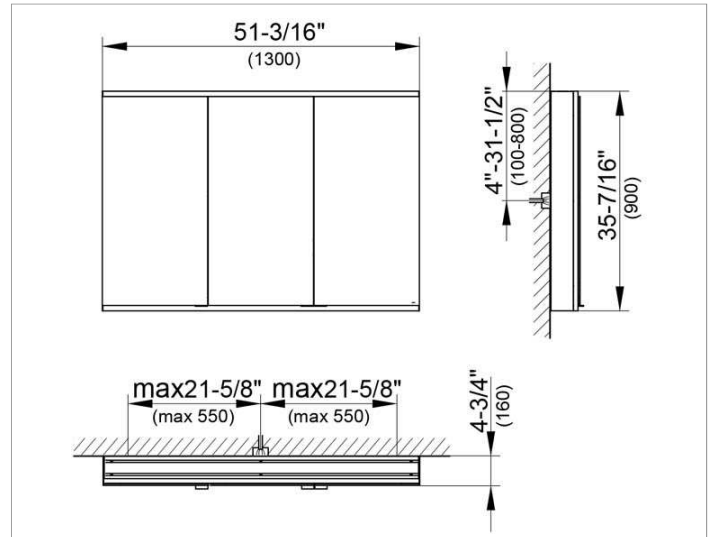

Royal Modular 2.0
800311131005000 Mirror cabinet

PRODUCT

DRAWING

EEK: A++, A+, A ,

SURFACE

silver anodized

DIMENSION

51,18 x 35,43 x 4,72 "