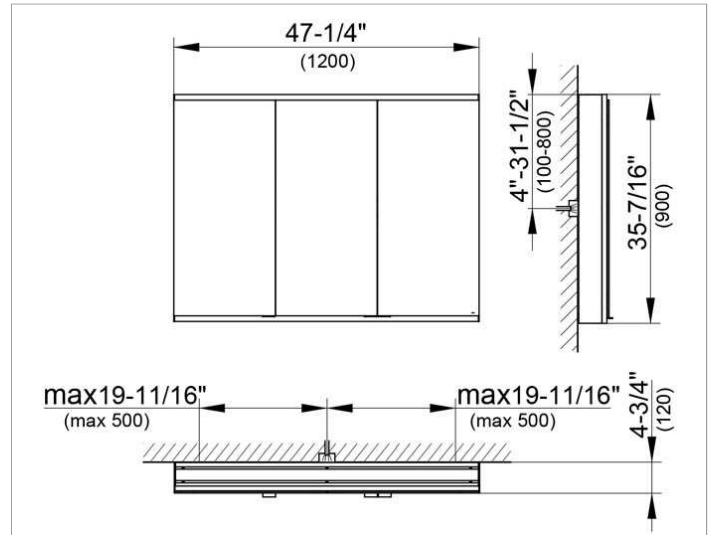

Royal Modular 2.0
800311121005000 Mirror cabinet

PRODUCT

DRAWING

EEK: A++, A+, A ,

SURFACE

silver anodized

DIMENSION

47,24 x 35,43 x 4,72 "