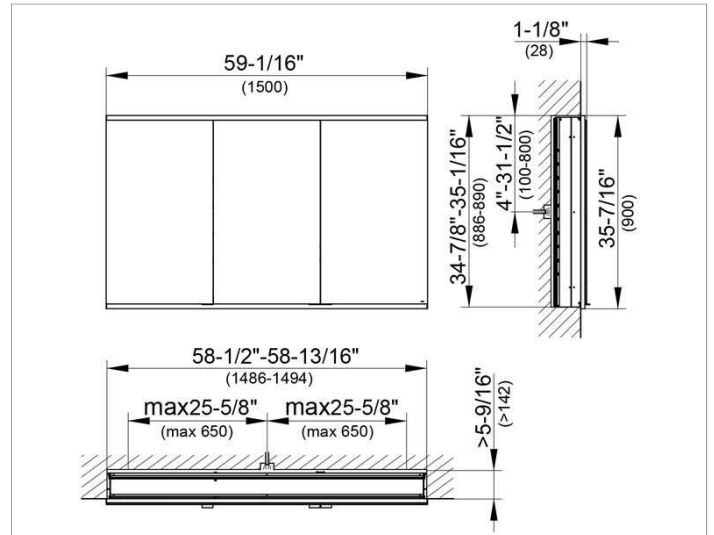

Royal Modular 2.0
800310151105300 Mirror cabinet

PRODUCT

DRAWING

EEK: A++, A+, A ,

SURFACE

silver anodized

DIMENSION

59,06 x 35,43 x 6,3 "