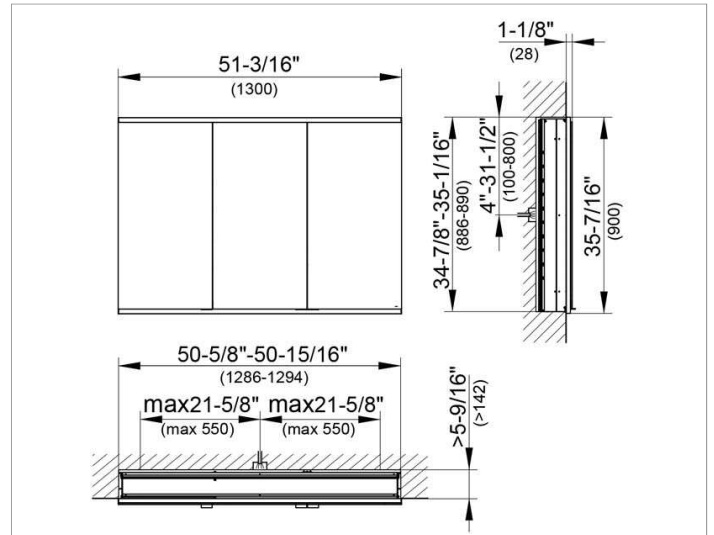

Royal Modular 2.0
800310131005000 Mirror cabinet

PRODUCT

DRAWING

EEK: A++, A+, A ,

SURFACE

silver anodized

DIMENSION

51,18 x 35,43 x 4,72 "