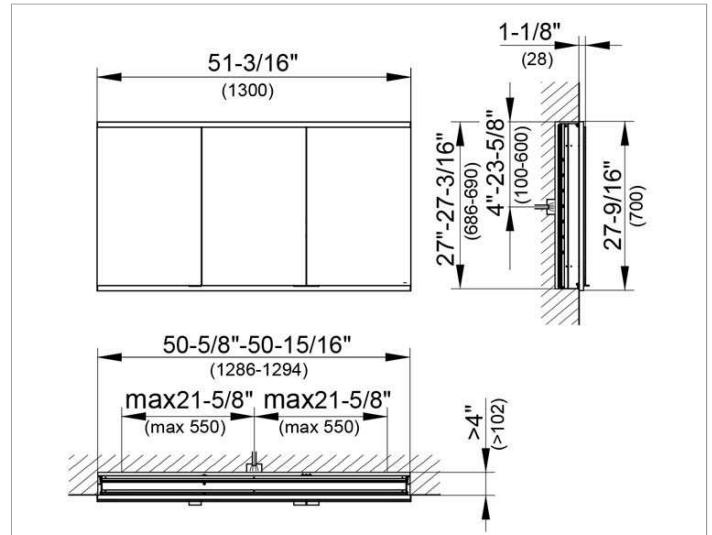

Royal Modular 2.0
800310130105000 Mirror cabinet

PRODUCT

DRAWING

EEK: A++, A+, A ,

SURFACE

silver anodized

DIMENSION

51,18 x 27,56 x 6,3 "