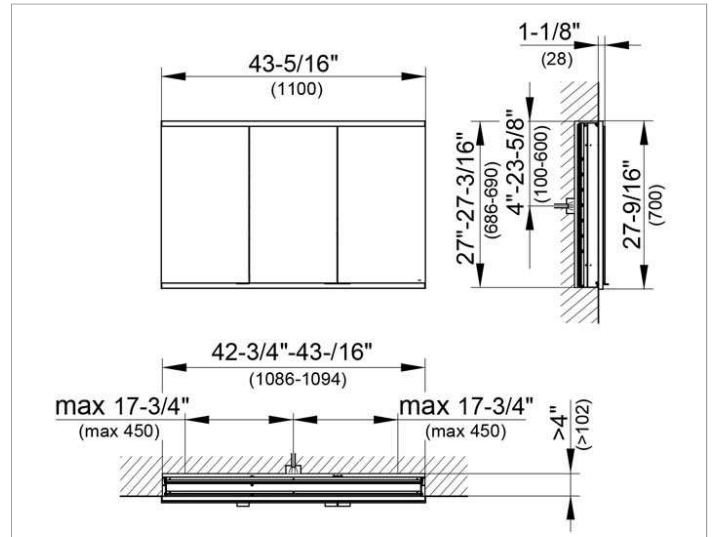

Royal Modular 2.0
800310110105000 Mirror cabinet

PRODUCT

DRAWING

EEK: A++, A+, A ,

SURFACE

silver anodized

DIMENSION

43,31 x 27,56 x 6,3 "