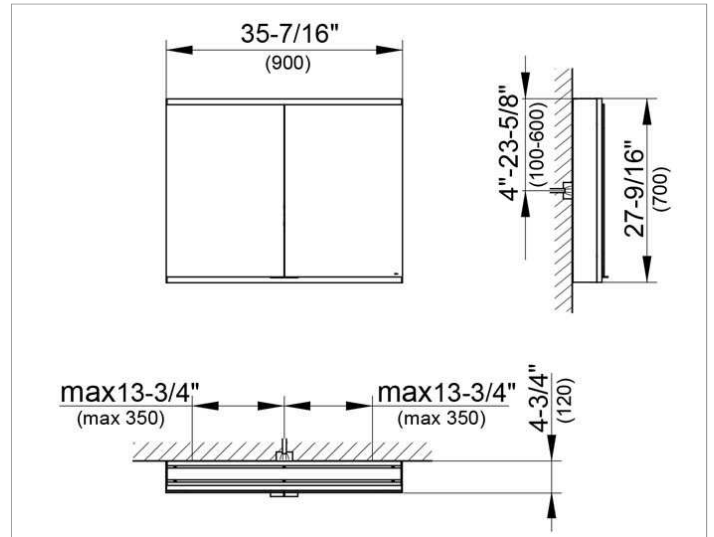

Royal Modular 2.0
800211090005200 Mirror cabinet

PRODUCT

DRAWING

EEK: A++, A+, A,

SURFACE

silver anodized

DIMENSION

35,43 x 27,56 x 4,72 "