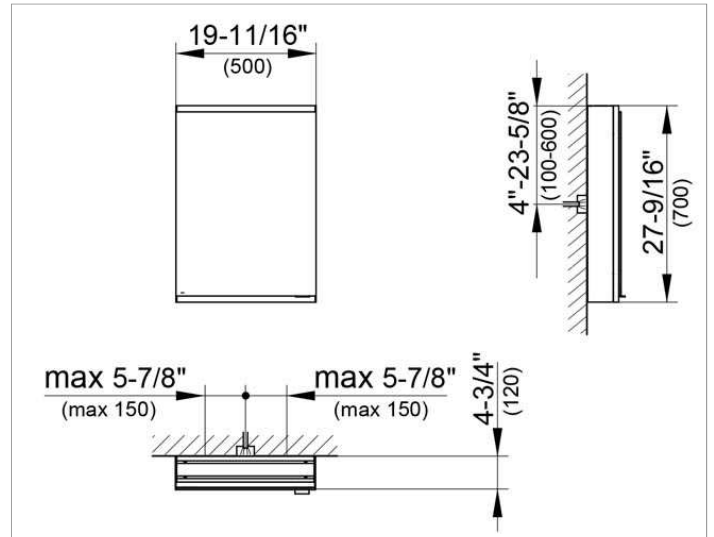

Royal Modular 2.0
800011050005000 Mirror cabinet

PRODUCT

DRAWING

EEK: A++, A+, A ,

SURFACE

silver anodized

DIMENSION

19,69 x 27,56 x 4,72 "