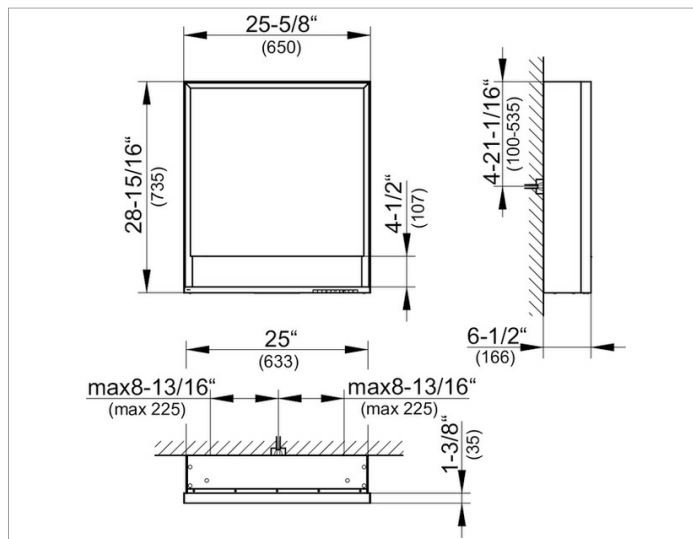

**Royal Lumos**  
14301171251 Mirror cabinet

**PRODUCT**

**DRAWING**

**PRODUCT ATTRIBUTES**

wall mounted,  
adjustable light color from 2700 kelvin (warm white) to 6500 kelvin (daylight),  
1 hinged double sided crystal mirrored door,  
Body: aluminum silver anodized  
Body panels and interior rear wall mirrored  
Operation:  
key panel with capacitive touch sensor,  
integrated extension function for e.g. light switch  
Illumination:  
frame lighting and washbasin/shelf light separately,  
infinitely dimmable and can be switched on/off  
LED 54 watt (lifespan > 30.000 hours)  
EEK: A++, A+, A , 54 kWh/1000h

**EQUIPMENT**

- 1 socket
- 2 adjustable glass shelves
- storage space across full width
- soft-closing door

**SURFACE**

silver anodized/left hand

**DIMENSION**

25,59 x 28,94 x 6,5 "

**SPECIFICATIONS**

KEUCO Royal Lumos Mirror cabinet 14301171251  
High quality Mirror cabinet in elegant design

wall mounted,  
adjustable light colour from 2700 kelvin (warm white) to 6500 kelvin (daylight),  
1 hinged double sided crystal mirrored door,  
Body: aluminium silver anodized  
Body panels and interior rear wall mirrored

- 1 socket
- 2 adjustable glass shelves
- storage space across full width
- soft-closing door

25-5/8" x 28-15/16" x 6-1/2"

silver anodized/left hand

**Warranty:** KEUCO products are covered by a 5-year manufacturer's warranty, in effect from the date of purchase. During this time, proven product defects will be remedied free of charge. Warranty claims must be filed in writing, including a detailed description of the defect immediately after a defect has occurred. For a copy of our detailed product warranty policy, please contact us at office-usa@keuco.com.