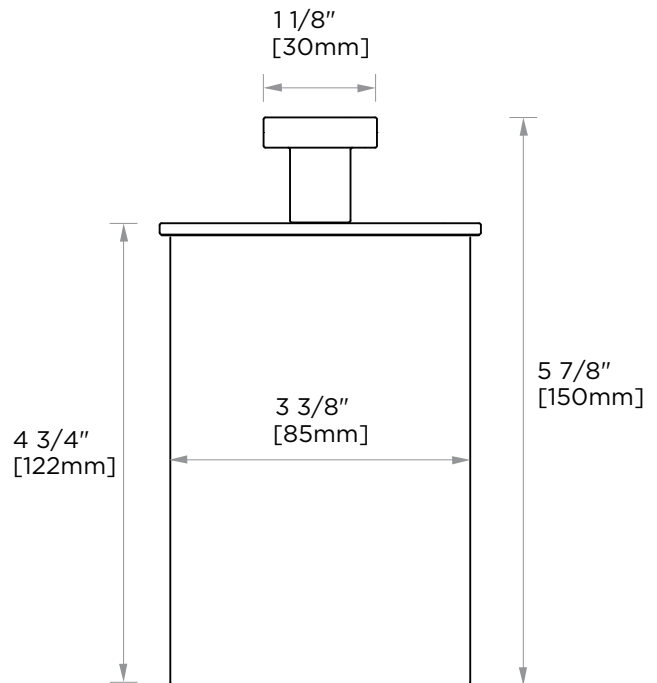

WARRANTY:

Lifetime Limited (Residential Use)
One Year (Commercial Use)

NOTE: Dimensions and specifications are subject to change without notice.