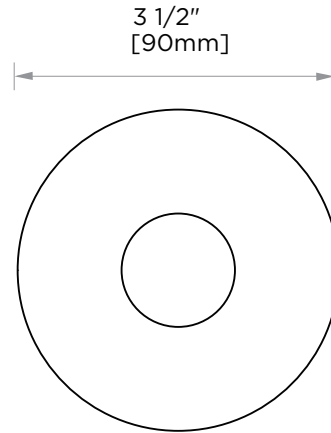

## OSLO COLLECTION COTTON BALL-LARGE KCT-RD-T-L

**PRODUCT NAME:** COTTON BALL-LARGE

**PRODUCT CODE:** KCT-RD-T-L

**MATERIAL:** All-brass construction

**STOCKED FINISHES:**

- Polished Chrome (99)
- Polished Nickel (68)
- Matte Black (48)
- Brushed Brass (78)