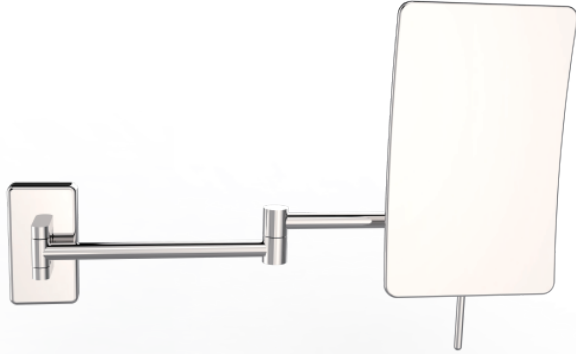

MIRRORS

5.5"X8.5" Mirror
Magnification:5X
KCM-SS-8

PRODUCT NAME: 5.5"X8.5" MIRROR
MAGNIFICATION:5X

PRODUCT CODE: KCM-SS-8

MATERIAL: All-brass construction

STOCKED FINISHES: ● Polished Chrome (99)
● Brushed Nickel (81)