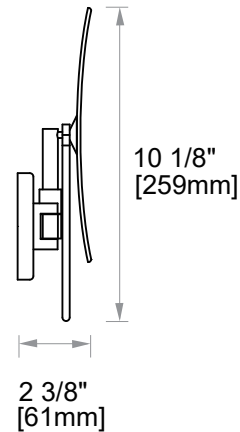

NOTE: Dimensions and specifications are subject to change without notice.