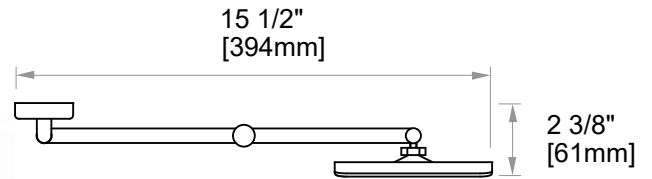

MIRRORS

5.5"X8.5" Mirror
Magnification:5X
KCM-SS-8

PRODUCT NAME: 5.5"X8.5" MIRROR
MAGNIFICATION:5X

PRODUCT CODE: KCM-SS-8

MATERIAL: All-brass construction

STOCKED FINISHES: ● Polished Chrome (99)
● Brushed Nickel (81)