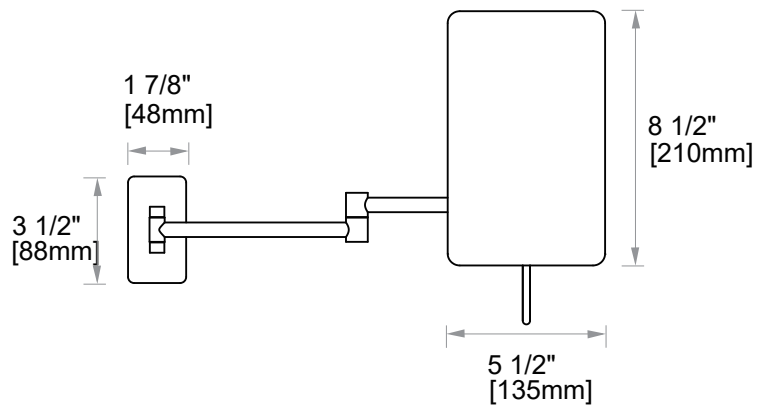

NOTE: Dimensions and specifications are subject to change without notice.