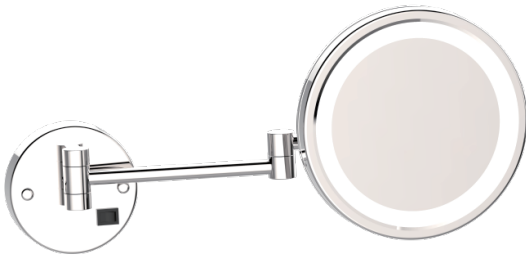

COSMETIC MIRRORS

8.5" LED Mirror
Magnification: 5X
Item #: KCM-RD-8LD

White LED

FEATURES

- On/Off Switch
- 120 Volts
- Hardwired
- White LED lighting
- 5X magnification
- Modern styling
- Durable finishes
- Concealed installation