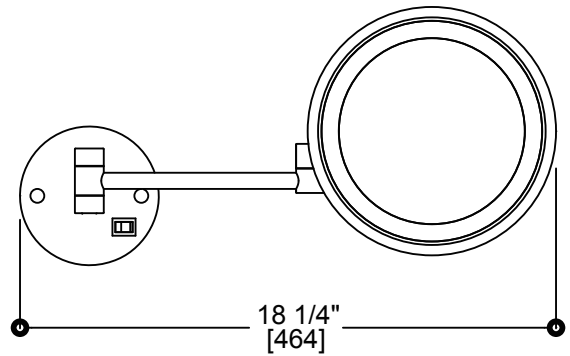

COSMETIC MIRRORS

8.5" LED Mirror
Magnification: 5X
Item #: KCM-RD-8LD

White LED

FEATURES

- On/Off Switch
- 120 Volts
- Hardwired
- White LED lighting
- 5X magnification
- Modern styling
- Durable finishes
- Concealed installation

- Mounting kit included

Note: Dimensions and specifications are subject to change without notice.