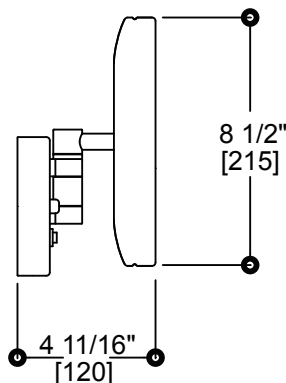

COSMETIC MIRRORS

8.5" LED Mirror
Magnification: 5X
Item #: KCM-RD-8LD

White LED

FEATURES

- On/Off Switch
- 120 Volts
- Hardwired
- White LED lighting
- 5X magnification
- Modern styling
- Durable finishes
- Concealed installation

- Mounting kit included

Note: Dimensions and specifications are subject to change without notice.