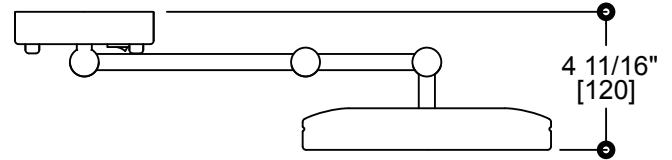

COSMETIC MIRRORS

8.5" LED Mirror
Magnification: 5X
Item #: KCM-RD-8LD

White LED

FEATURES

- On/Off Switch
- 120 Volts
- Hardwired
- White LED lighting
- 5X magnification
- Modern styling
- Durable finishes
- Concealed installation

- Mounting kit included

Note: Dimensions and specifications are subject to change without notice.