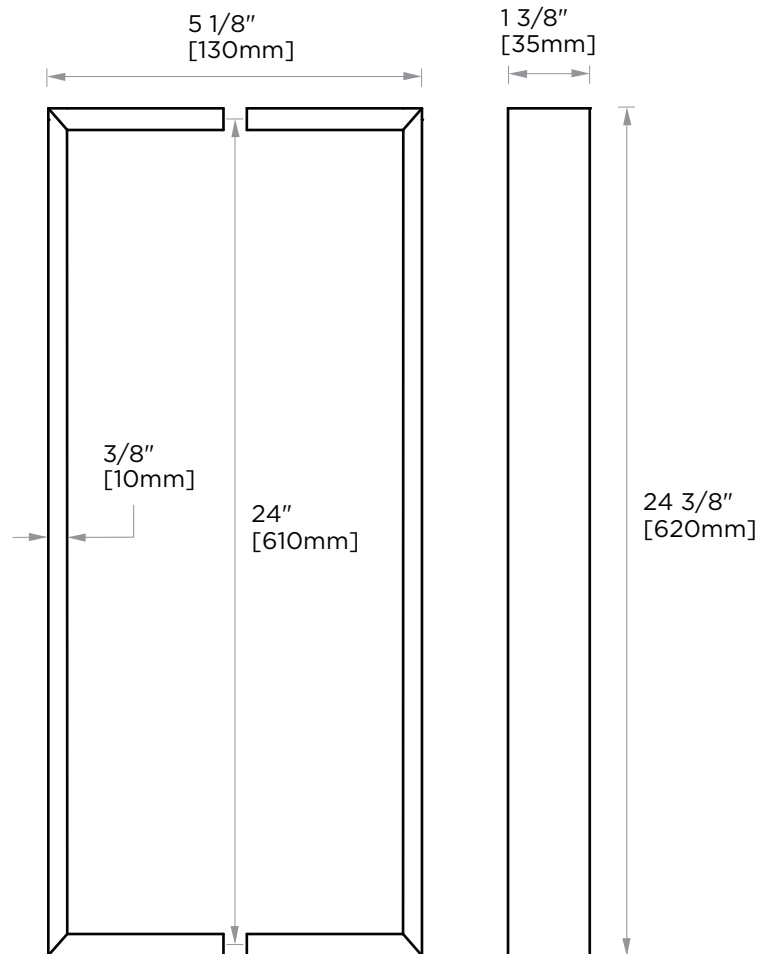

HAMBURG COLLECTION DOUBLE SHOWER DOOR HANDLE 4407824

PRODUCT NAME: DOUBLE SHOWER
DOOR HANDLE 24"

PRODUCT CODE: 4407824

MATERIAL: All-brass construction

KEY FEATURES: Transitional design.
Rectangular bold solid style.

NOTE: Dimensions and specifications are subject to change without notice.

HANDLES INFO

Components Included		
①	Handle	X2
②	Set Screw M5	X4
③	Fixing Bracket	X4

Mounting Kits Included		
	X1	Allen Key

GLASS INFO

Glass Hole C-C Distance		
A	6"/152mm	6" Shower Door Handle
	8"/203mm	8" Shower Door Handle
	12"/315mm	12" Shower Door Handle
	18"/457 mm	18" Shower Door Handle
	24"/610mm	24" Shower Door Handle
	36"/914mm	36" Shower Door Handle
B	3/8"(10mm)	Glass Hole Diameter
C	6-12mm	Glass Thickness

* Can be used with extension kit for thicker doors

NOTE: Dimensions and specifications are subject to change without notice.