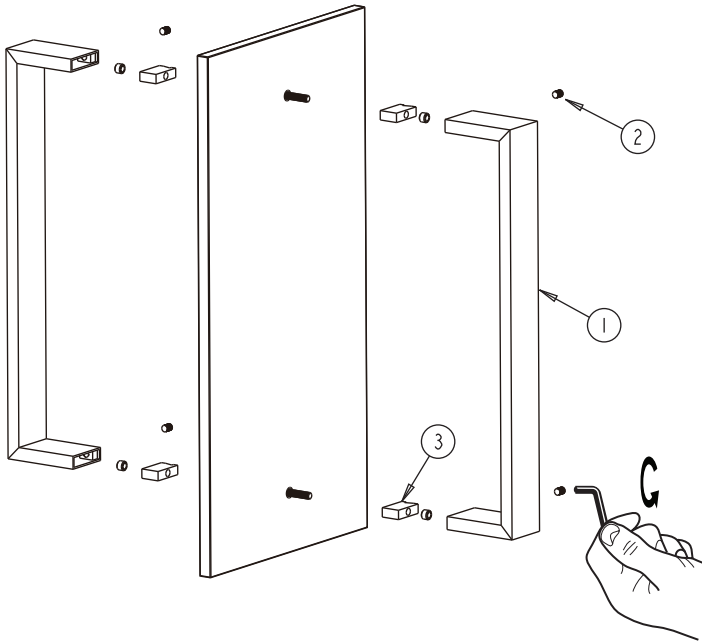

HAMBURG COLLECTION DOUBLE SHOWER DOOR HANDLE 4407824

PRODUCT NAME: DOUBLE SHOWER
DOOR HANDLE 24"

PRODUCT CODE: 4407824

MATERIAL: All-brass construction

KEY FEATURES: Transitional design.
Rectangular bold solid style.

NOTE: Dimensions and specifications are subject to change without notice.

HANDLES INFO

Components Included		
①	Handle	X2
②	Set Screw M5	X4
③	Fixing Bracket	X4

Mounting Kits Included		
	X1	Allen Key

GLASS INFO

Glass Hole C-C Distance		
A	6"/152mm	6" Shower Door Handle
	8"/203mm	8" Shower Door Handle
	12"/315mm	12" Shower Door Handle
	18"/457 mm	18" Shower Door Handle
	24"/610mm	24" Shower Door Handle
	36"/914mm	36" Shower Door Handle
B	3/8"(10mm)	Glass Hole Diameter
C	6-12mm	Glass Thickness