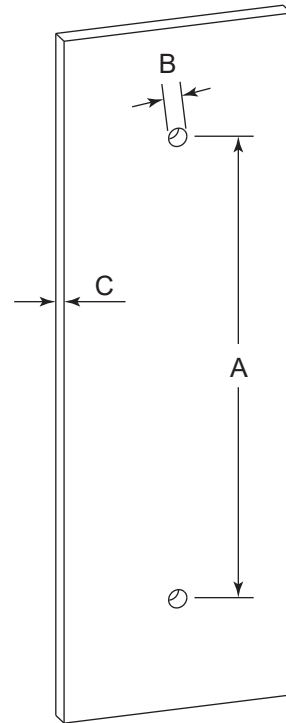

HAMBURG COLLECTION DOUBLE SHOWER DOOR HANDLE 4407824

PRODUCT NAME: DOUBLE SHOWER
DOOR HANDLE 24"

PRODUCT CODE: 4407824

MATERIAL: All-brass construction

KEY FEATURES: Transitional design.
Rectangular bold solid style.

NOTE: Dimensions and specifications are subject to change without notice.

HANDLES INFO

Components Included		
①	Handle	X2
②	Set Screw M5	X4
③	Fixing Bracket	X4

Mounting Kits Included		
	X1	Allen Key

GLASS INFO

Glass Hole C-C Distance		
A	6"/152mm	6" Shower Door Handle
	8"/203mm	8" Shower Door Handle
	12"/315mm	12" Shower Door Handle
	18"/457 mm	18" Shower Door Handle
	24"/610mm	24" Shower Door Handle
	36"/914mm	36" Shower Door Handle
B	3/8"(10mm)	Glass Hole Diameter
C	6-12mm	Glass Thickness