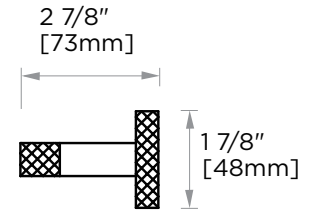

## CIRCO KNURLED COLLECTION TOWEL BAR 30" 366300

**PRODUCT NAME:** TOWEL BAR 30"

**PRODUCT CODE:** 366300

**MATERIAL:** All-brass construction

**KEY FEATURES:** Contemporary tubular design with subtle knurling.