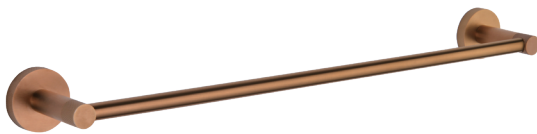

Polished Chrome finish (99)

Champagne Bronze finish(30)

## CIRCO KNURLED COLLECTION TOWEL BAR 30" 366300

**PRODUCT NAME:** TOWEL BAR 30"

**PRODUCT CODE:** 366300

**MATERIAL:** All-brass construction

**KEY FEATURES:** Contemporary tubular design with subtle knurling.

**STOCKED FINISHES:**

- Polished Chrome (99)
- Brushed Nickel (81)
- Polished Nickel (68)
- Matte Black (48)
- Champagne Bronze (30)
- Prosecco Bronze (35)

**SPECIAL FINISHES AVAILABLE:** 26 options available. Please see our website for full list samples