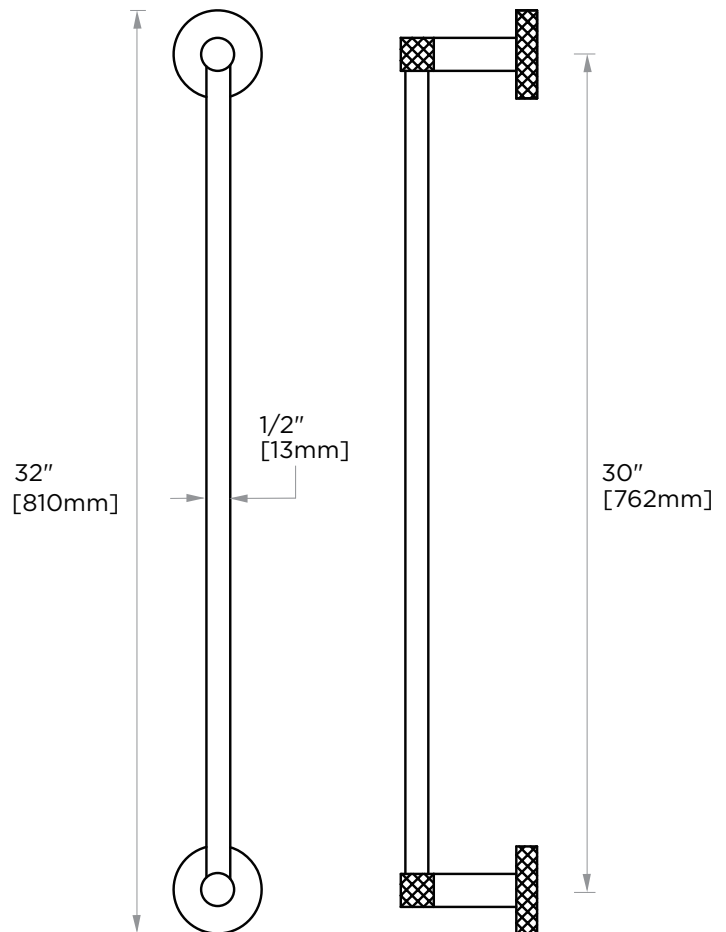

WARRANTY:

Lifetime Limited (Residential Use)
One Year (Commercial Use)

NOTE: Dimensions and specifications are subject to change without notice.