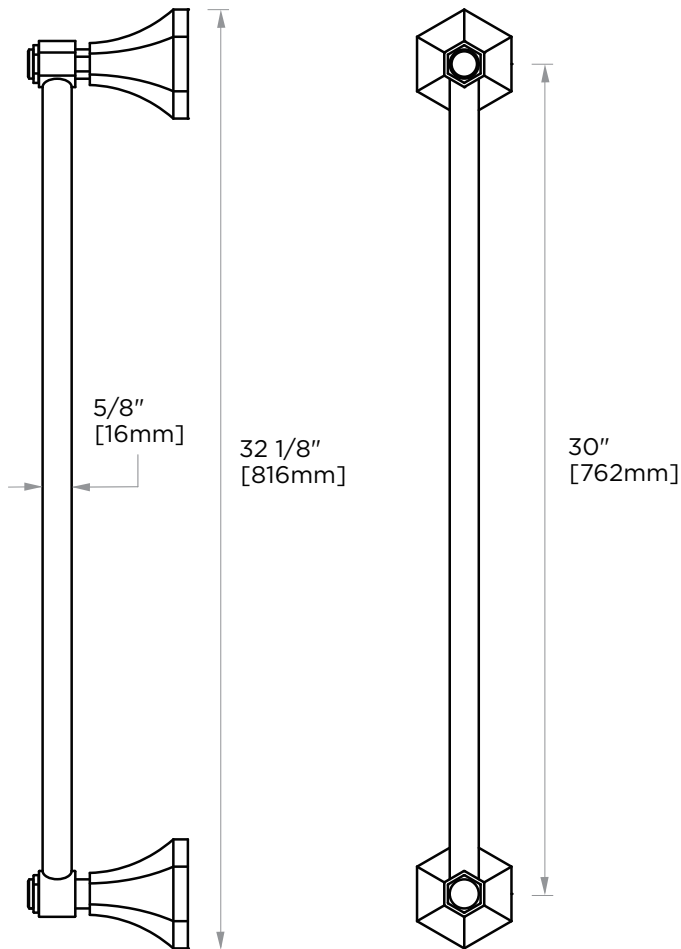

WARRANTY:

Lifetime Limited (Residential Use)
One Year (Commercial Use)

NOTE: Dimensions and specifications are subject to change without notice.