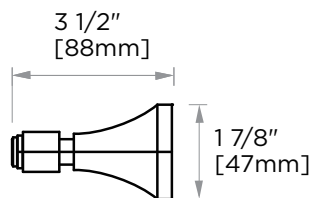

PISA COLLECTION TOWEL BAR 30" 342300

PRODUCT NAME: TOWEL BAR 30"

PRODUCT CODE: 342300

MATERIAL: All-brass construction

KEY FEATURES: Classic Art Deco take on a traditional design

STOCKED FINISHES:

- Polished Chrome (99)
- Brushed Nickel (81)
- Polished Nickel (68)