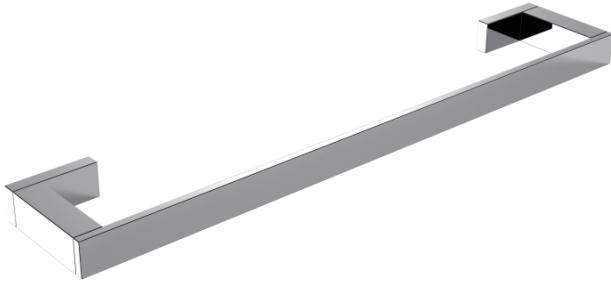

MUNICH COLLECTION TOWEL BAR 9" 288109

PRODUCT NAME: TOWEL BAR 9"

PRODUCT CODE: 288109

MATERIAL: All-brass construction

KEY FEATURES: Contemporary design.
Strong rectangular shapes,
balanced by slender linear lines.