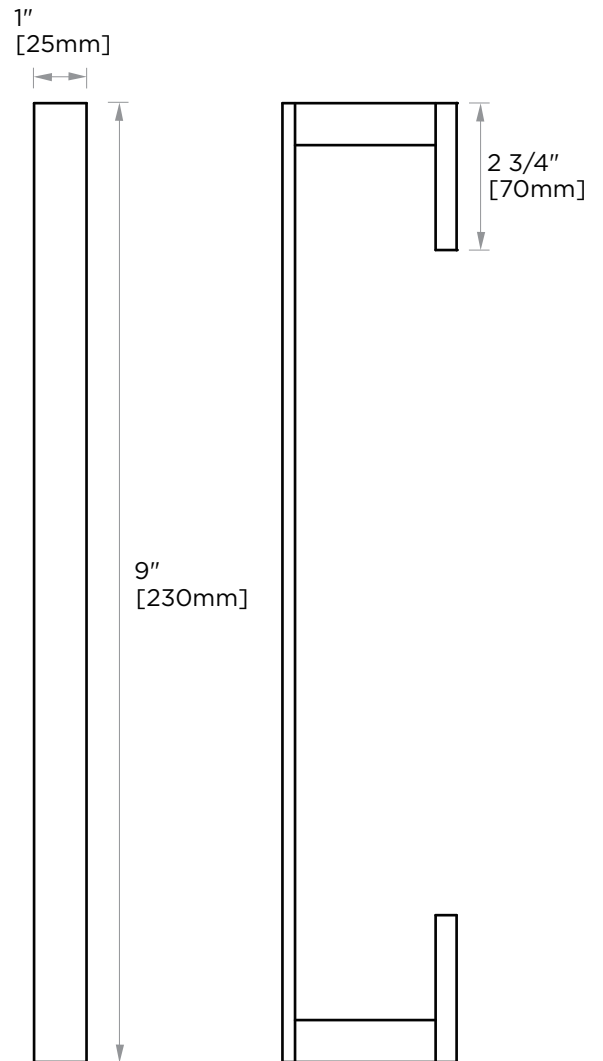

MUNICH COLLECTION TOWEL BAR 9" 288109

PRODUCT NAME: TOWEL BAR 9"

PRODUCT CODE: 288109

MATERIAL: All-brass construction

KEY FEATURES: Contemporary design.
Strong rectangular shapes,
balanced by slender linear lines.