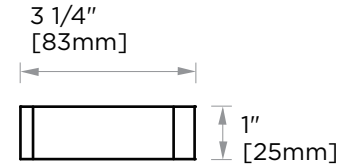

MUNICH COLLECTION TOWEL BAR 9" 288109

PRODUCT NAME: TOWEL BAR 9"

PRODUCT CODE: 288109

MATERIAL: All-brass construction

KEY FEATURES: Contemporary design.
Strong rectangular shapes,
balanced by slender linear lines.