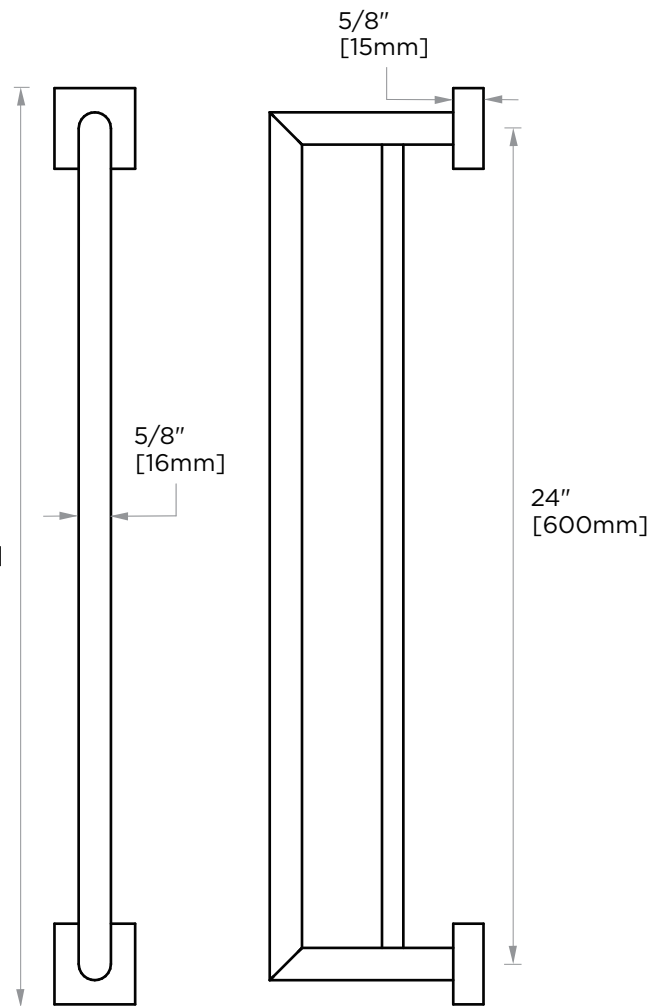

WARRANTY:

Lifetime Limited (Residential Use)
One Year (Commercial Use)

NOTE: Dimensions and specifications are subject to change without notice.