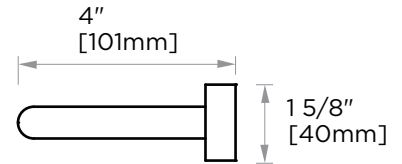

MADRID COLLECTION
DOUBLE TOWEL
BAR 24"
262242

PRODUCT NAME: DOUBLE TOWEL BAR 24"

PRODUCT CODE: 262242

MATERIAL: All-brass construction

KEY FEATURES: Contemporary design.
Simple and straight forward lines.
Strong linear silhouette.