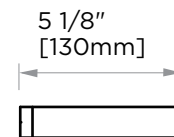

WARRANTY:

Lifetime Limited (Residential Use)
One Year (Commercial Use)

NOTE: Dimensions and specifications are subject to change without notice.