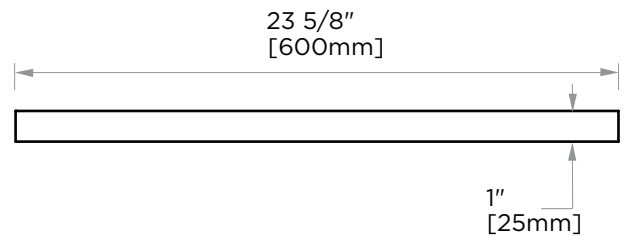

WARRANTY:

Lifetime Limited (Residential Use)
One Year (Commercial Use)

NOTE: Dimensions and specifications are subject to change without notice.