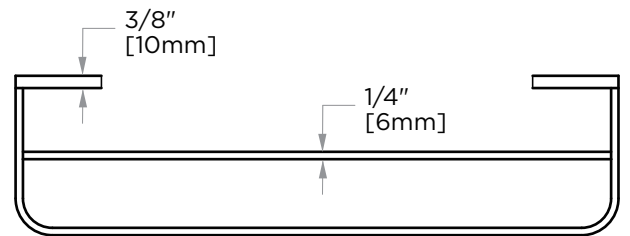

### DOUBLE TB 24"

255242

**PRODUCT NAME:** DOUBLE TOWEL BAR 24"

**PRODUCT CODE:** 255242

**MATERIAL:** All-brass construction

**KEY FEATURES:** Contemporary design with strong bold silhouette softened by the rounded corners and curved lines.