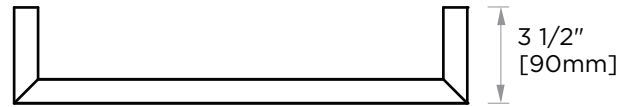

SEVILLE COLLECTION TOWEL BAR 12" 188120

NOTE: Dimensions and specifications are subject to change without notice.