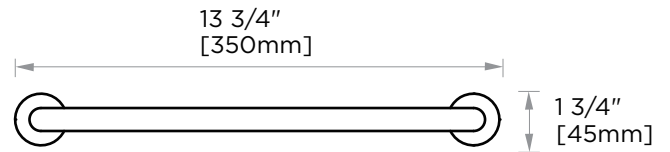

SEVILLE COLLECTION TOWEL BAR 12" 188120

NOTE: Dimensions and specifications are subject to change without notice.