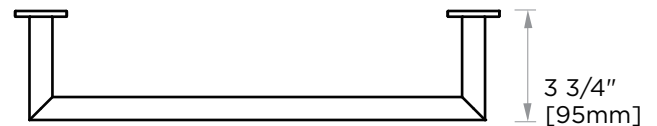

SEVILLE COLLECTION TOWEL BAR 12" 188120

NOTE: Dimensions and specifications are subject to change without notice.