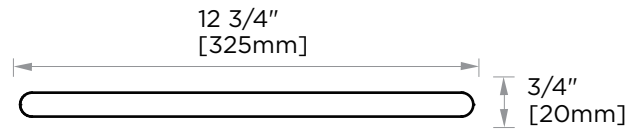

SEVILLE COLLECTION TOWEL BAR 12" 188120

NOTE: Dimensions and specifications are subject to change without notice.