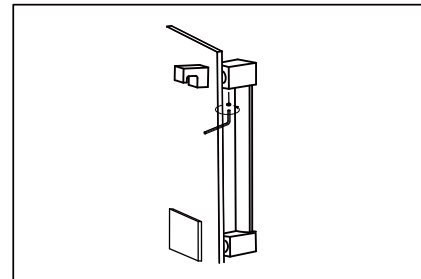

### SINGLE KNOB (TO BE PAIRED WITH SINGLE SDH) 2777503

- 1.Handle x 1
- 2.Clear Gasket x 4
- 3.Fixing Bracket x 2
- 4.Knob x 1
- 5.End Cap x 1

GLASS INFO		
A	1/2"(12mm)	Glass Hole Diameter
B	6-12mm	Glass Thickness

Loose the set screws, separate the handle and end caps.

Remove the top end cap.

Add the 7503 knob on the fixing bracket,make sure the set screw hole in the bottom.

Fix the set screw on the end cap,tighten it to avoid loose from fixing brackets.