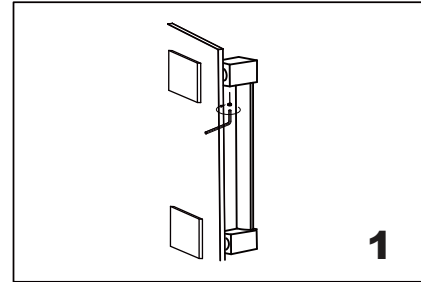

### SINGLE KNOB (TO BE PAIRED WITH SINGLE SDH) 2777503

- 1.Handle x 1
- 2.Clear Gasket x 4
- 3.Fixing Bracket x 2
- 4.Knob x 1
- 5.End Cap x 1

GLASS INFO		
A	1/2"(12mm)	Glass Hole Diameter
B	6-12mm	Glass Thickness

Loose the set screws, separate the handle and end caps.

Remove the top end cap.

Add the 7503 knob on the fixing bracket,make sure the set screw hole in the bottom.

Fix the set screw on the end cap,tighten it to avoid loose from fixing brackets.