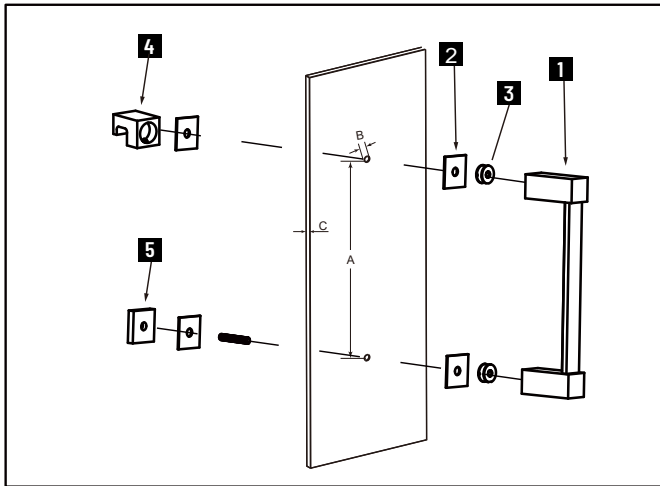

### SINGLE KNOB (TO BE PAIRED WITH SINGLE SDH) 2777503

- 1.Handle x 1
- 2.Clear Gasket x 4
- 3.Fixing Bracket x 2
- 4.Knob x 1
- 5.End Cap x 1

GLASS INFO		
A	1/2"(12mm)	Glass Hole Diameter
B	6-12mm	Glass Thickness

Loose the set screws, separate the handle and end caps.

Remove the top end cap.

Add the 7503 knob on the fixing bracket,make sure the set screw hole in the bottom.

Fix the set screw on the end cap,tighten it to avoid loose from fixing brackets.