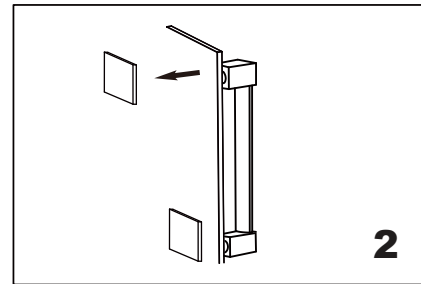

### SINGLE KNOB (TO BE PAIRED WITH SINGLE SDH) 2777503

- 1.Handle x 1
- 2.Clear Gasket x 4
- 3.Fixing Bracket x 2
- 4.Knob x 1
- 5.End Cap x 1

GLASS INFO		
A	1/2"(12mm)	Glass Hole Diameter
B	6-12mm	Glass Thickness

Loose the set screws, separate the handle and end caps.

Remove the top end cap.

Add the 7503 knob on the fixing bracket,make sure the set screw hole in the bottom.

Fix the set screw on the end cap,tighten it to avoid loose from fixing brackets.