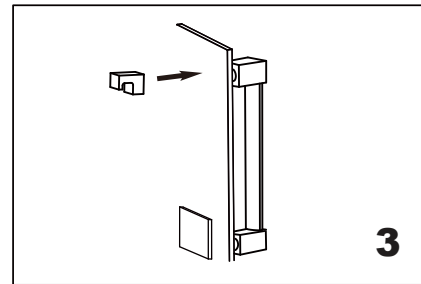

### SINGLE KNOB (TO BE PAIRED WITH SINGLE SDH) 2777503

- 1.Handle x 1
- 2.Clear Gasket x 4
- 3.Fixing Bracket x 2
- 4.Knob x 1
- 5.End Cap x 1

GLASS INFO		
A	1/2"(12mm)	Glass Hole Diameter
B	6-12mm	Glass Thickness

Loose the set screws, separate the handle and end caps.

Remove the top end cap.

Add the 7503 knob on the fixing bracket,make sure the set screw hole in the bottom.

Fix the set screw on the end cap,tighten it to avoid loose from fixing brackets.