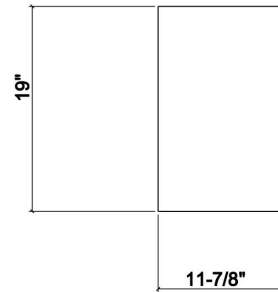

### Specifications

Model	210068
Collection	Cutting board
Compatible bowl dimension (front-to-back)	18"
Overall dimensions	12" × 19" × 1 1/2"