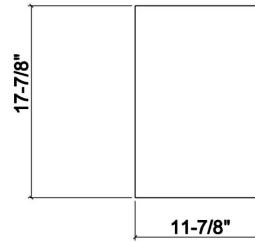

### Specifications

Model	210065
Collection	Cutting board
Compatible bowl dimension (front-to-back)	17"
Overall dimensions	12" × 18" × 1 1/2"