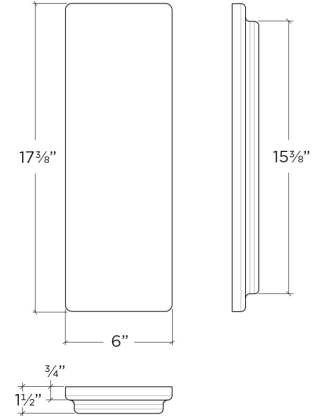

210061 | CUTTING BOARD, SMARTSTATION

FIRECLAY SINK ACCESSORY

Specifications

Model	210061
Collection	Cutting board, SmartStation
Compatible bowl dimension (front-to-back)	16"
Overall dimensions	6" × 17 3/8" × 1 1/2"

Features

- Profiled to sit perfectly on Fira sink accessory ledge, or be used on countertop
- Designed to match with other SmartStation walnut accessories
- Made of 1-1/2" thick solid walnut, edge grain construction
- Treated with penetrating beeswax to seal the wood moisture
- Safe for all food preparation