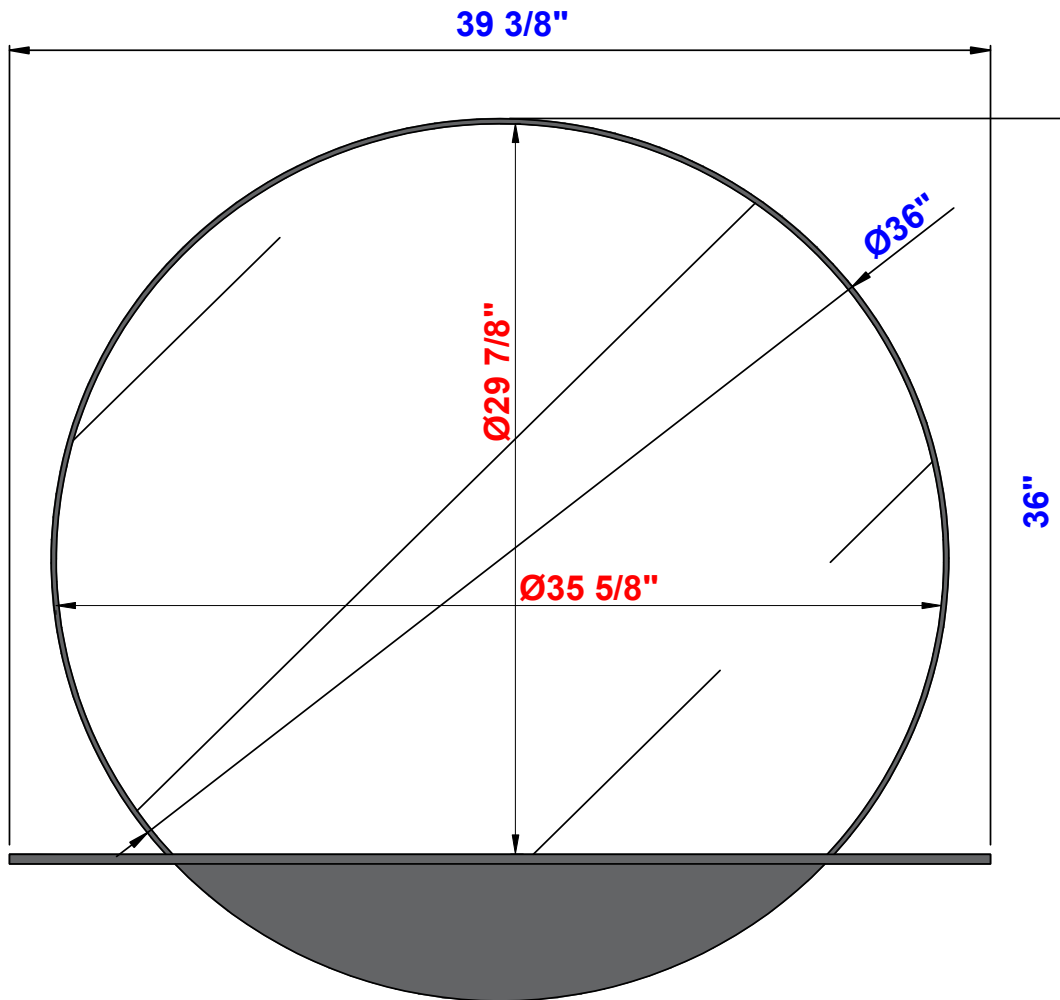

39 3/8"

Item Number :
909-M36-MDI

JAMES MARTIN

VANITIES™

Platform 39 3/8" Mirror

Diagrams with Dimensions

Page 01 of 01

1000mm

Item Number :
909-M36-MDI

JAMES MARTIN

VANITIES™

Platform 1000mm Mirror

Diagrams with Dimensions

Page 01 of 01