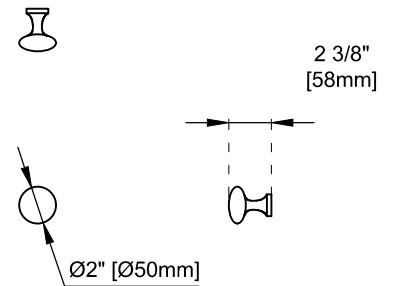

Hardware Material and Finish: Zinc Alloy in Champagne Brass Color

Fits Drain Hole Size: 1-3/4"

Full Extension, Soft Close Glides

European Soft Close Hinges

Aluminum Laminate Drawer Liners

## Dimension

Width:35-7/8"

Depth:23-1/2"

Height:33"

Rough-In Height:21-1/2"

Visit website for warranty and installation information  
[www.jamesmartinvanities.com](http://www.jamesmartinvanities.com)

Version:202211

# 36" BRECKENRIDGE VANITY

330-V36-BW / 330-V36-SC

Top View

Knob

Front View

Diagrams are of cabinets only –James Martin Optional Countertops and sinks are not shown

Visit website for warranty and installation information  
[www.jamesmartinvanities.com](http://www.jamesmartinvanities.com)