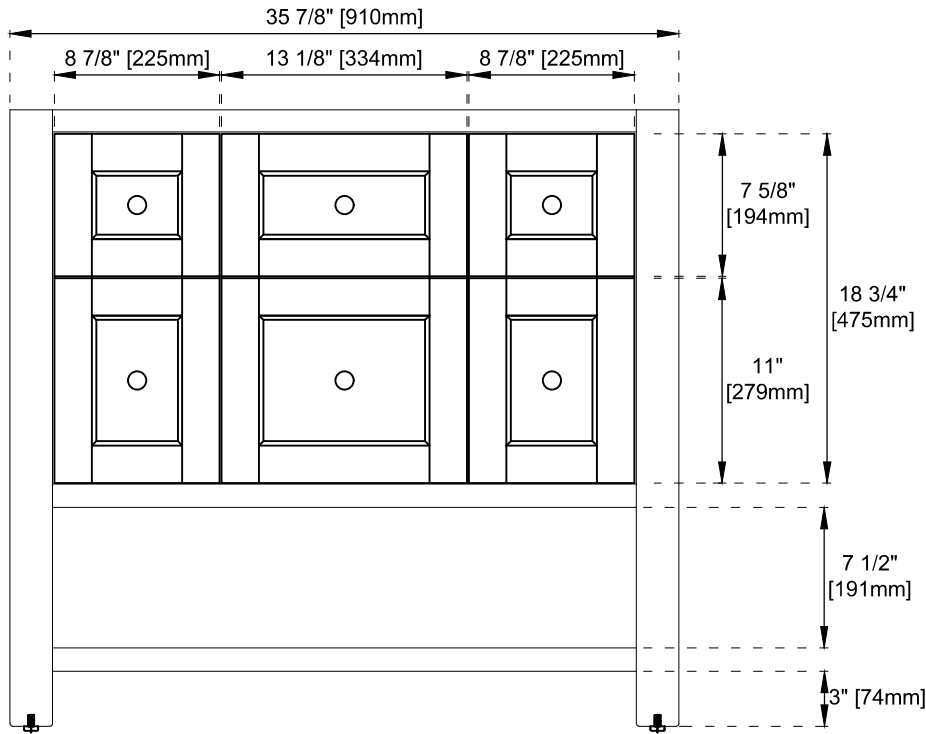

Knob

Front View

Diagrams are of cabinets only –James Martin Optional Countertops and sinks are not shown

Visit website for warranty and installation information
www.jamesmartinvanities.com