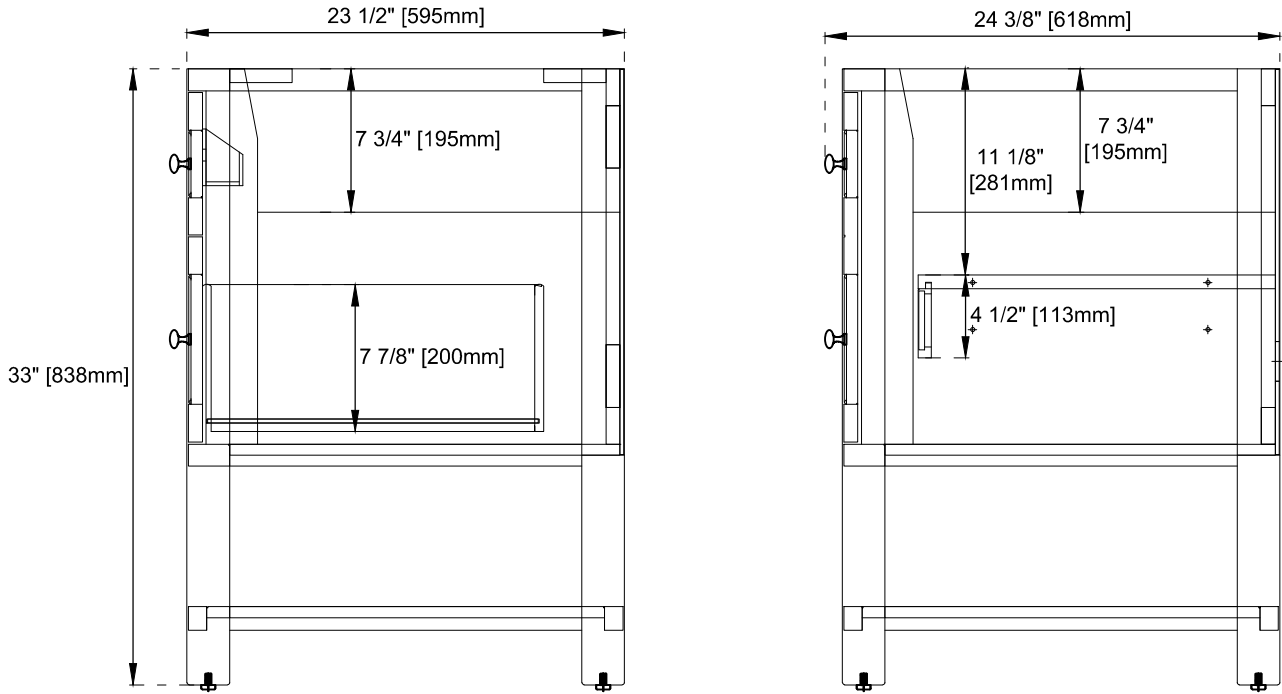

## Dimension

Width:35-7/8"

Depth:23-1/2"

Height:33"

Rough-In Height:21-1/2"

Visit website for warranty and installation information  
[www.jamesmartinvanities.com](http://www.jamesmartinvanities.com)

Version:202211

# 36" BRECKENRIDGE VANITY

330-V36-BW / 330-V36-SC

Top View

Knob

Front View

Diagrams are of cabinets only –James Martin Optional Countertops and sinks are not shown

Visit website for warranty and installation information  
[www.jamesmartinvanities.com](http://www.jamesmartinvanities.com)

# 36" BRECKENRIDGE VANITY

330-V36-BW / 330-V36-SC

Side View

Back View

Diagrams are of cabinets only –James Martin Optional Countertops and sinks are not shown

Visit website for warranty and installation information  
[www.jamesmartinvanities.com](http://www.jamesmartinvanities.com)