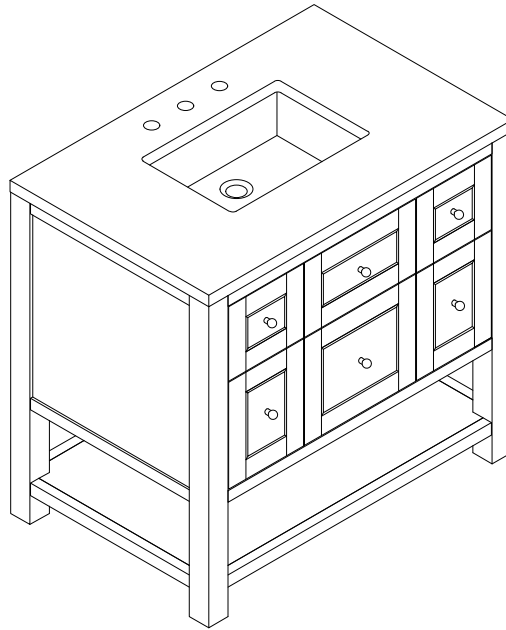

# 36" BRECKENRIDGE VANITY

**JAMES MARTIN**  
VANITIES™

330-V36-BW / 330-V36-SC

---

## Features

Materials

Solids (Species): Yellow Poplar

Veneers: No

Panels: Plywood

Number of Basins: Single

Vanity Top : Sold Separately - 3cm Top with Sink

Basins Included: No

Number of Doors: One

Number of Drawers: Two

Number of Tip Outs: Two

USB/Power Component:Yes (ETL5011080)

Assembly Required: No

Bamboo Storage Tray: No

Drawer Box Material and Construction: 12mm Plywood/English Dovetail Joinery

## Dimension

Width:35-7/8"

Depth:23-1/2"

Height:33"

Rough-In Height:21-1/2"

Visit website for warranty and installation information  
[www.jamesmartinvanities.com](http://www.jamesmartinvanities.com)

Version:202211