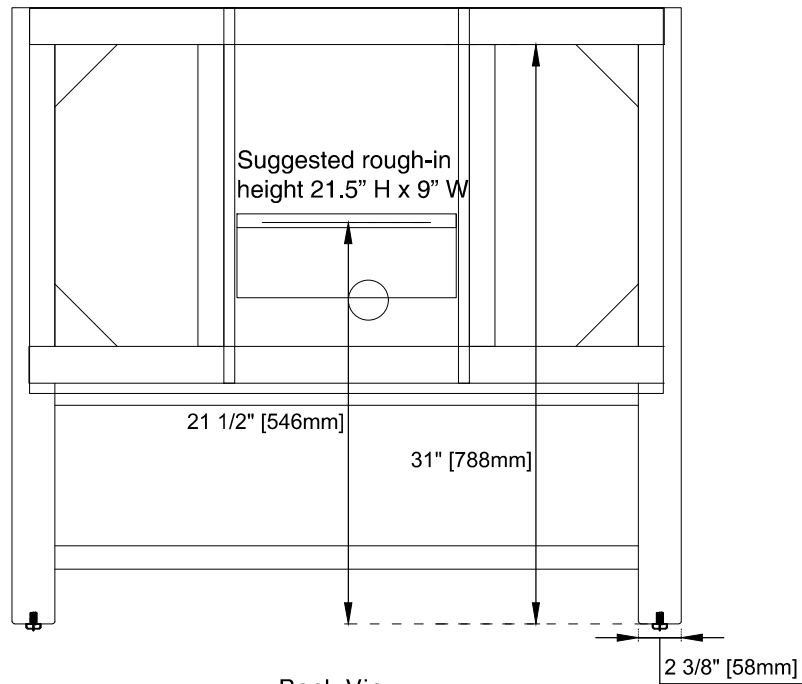

# 36" BRECKENRIDGE VANITY

**JAMES MARTIN**  
VANITIES™

330-V36-BW / 330-V36-SC

---

## Dimension

Width:35-7/8"

Depth:23-1/2"

Height:33"

Rough-In Height:21-1/2"

Visit website for warranty and installation information  
[www.jamesmartinvanities.com](http://www.jamesmartinvanities.com)

Version:202211

# 36" BRECKENRIDGE VANITY

330-V36-BW / 330-V36-SC

Top View

Knob

Front View

Diagrams are of cabinets only –James Martin Optional Countertops and sinks are not shown

Visit website for warranty and installation information  
[www.jamesmartinvanities.com](http://www.jamesmartinvanities.com)

# 36" BRECKENRIDGE VANITY

330-V36-BW / 330-V36-SC

Side View

Back View

Diagrams are of cabinets only –James Martin Optional Countertops and sinks are not shown

Visit website for warranty and installation information  
[www.jamesmartinvanities.com](http://www.jamesmartinvanities.com)