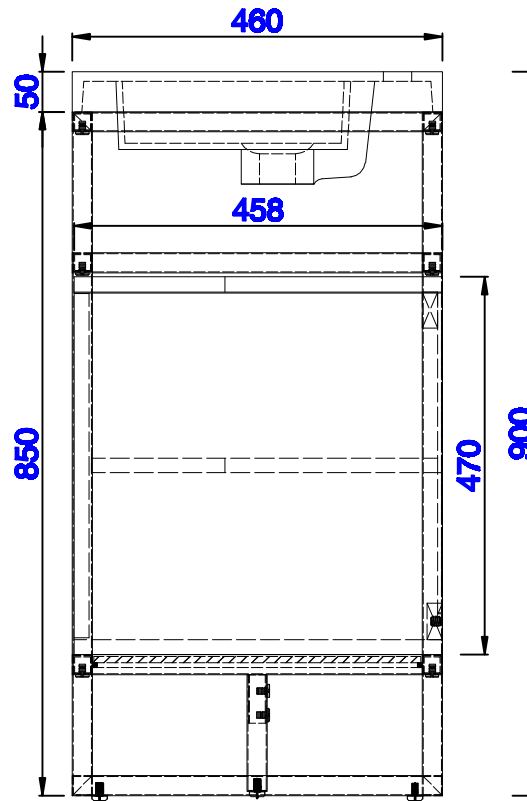

JAMES MARTIN

VANITIES™

**Boston 1201mm Stainless Steel Sink Console**  
**Boston 483mm Storage Cabinet**  
Diagrams with Dimensions  
page 01 of 03

C105-SC19-GW

**NOTE ONE: Countertop with integrated sink is shown on this cabinet**  
**NOTE TWO: This vanity does not have a Backsplash.**

Version:202004

1201mm

Item Number:  
C105-V47-BNK  
C105-V47-RGD  
C105-V47-MBK

C105-SC19-GW

JAMES MARTIN

VANITIES™

**Boston 1201mm Stainless Steel Sink Console**  
**Boston 483mm Storage Cabinet**  
Diagrams with Dimensions  
page 02 of 03

**NOTE ONE: Countertop with integrated sink is shown on this cabinet.**

Version:202004

1201mm

Item Number:  
C105-V47-BNK  
C105-V47-RGD  
C105-V47-MBK

C105-SC19-GW

JAMES MARTIN

VANITIES™

**Boston 1201mm Stainless Steel Sink Console**  
**Boston 483mm Storage Cabinet**  
Diagrams with Dimensions  
page 03 of 03

**NOTE ONE: Countertop with integrated sink is shown on this cabinet**  
**NOTE TWO: This vanity does not have a Backsplash.**

Version:202004