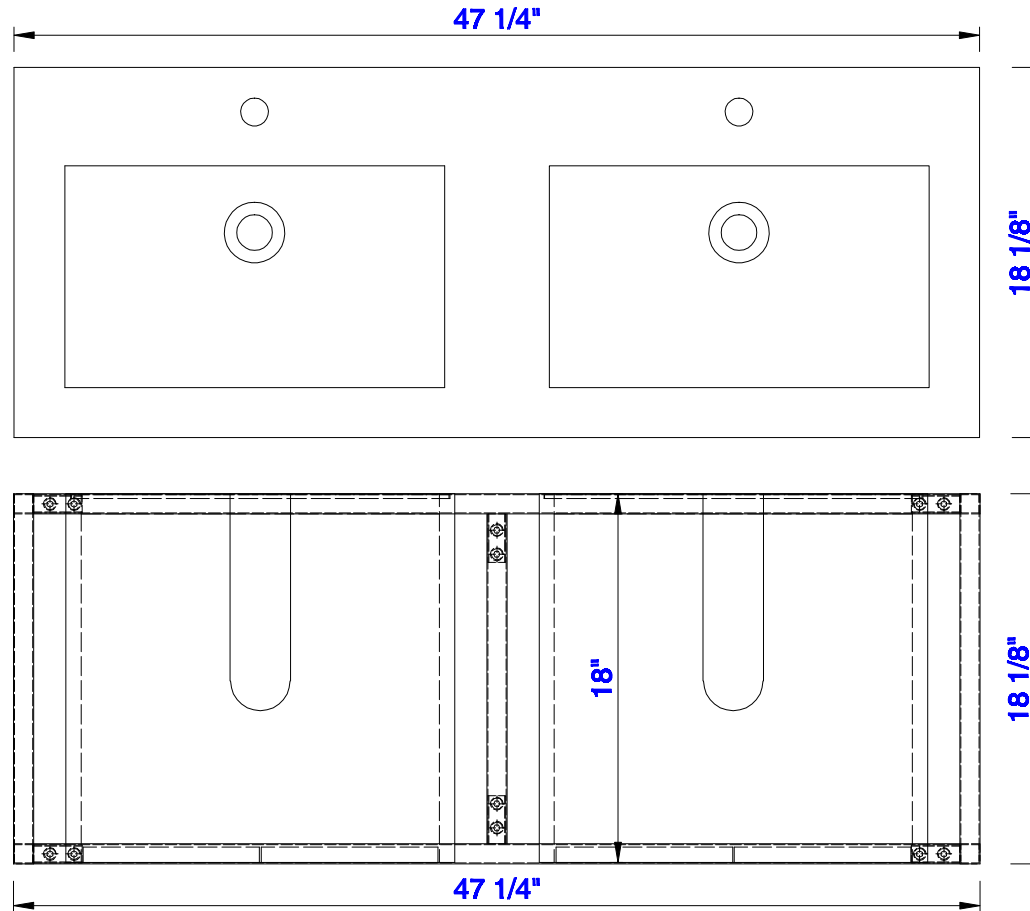

47 1/4"

Item Number:  
C105-V47-BNK  
C105-V47-RGD  
C105-V47-MBK

JAMES MARTIN

VANITIES™

**Boston 47 1/4" Stainless Steel Sink Console**  
**Boston 19" Storage Cabinet**  
Diagrams with Dimensions  
page 01 of 03

C105-SC19-GW

**NOTE ONE: Countertop with integrated sink is shown on this cabinet**  
**NOTE TWO: This vanity does not have a Backsplash.**

Version:202004

47 1/4"

Item Number:  
C105-V47-BNK  
C105-V47-RGD  
C105-V47-MBK

C105-SC19-GW

JAMES MARTIN

VANITIES™

**Boston 47 1/4" Stainless Steel Sink Console**  
**Boston 19" Storage Cabinet**  
Diagrams with Dimensions  
page 02 of 03

**NOTE ONE: Countertop with integrated sink is shown on this cabinet.**

Version:202004

47 1/4"

Item Number:  
C105-V47-BNK  
C105-V47-RGD  
C105-V47-MBK

C105-SC19-GW

JAMES MARTIN

VANITIES™

**Boston 47 1/4" Stainless Steel Sink Console**  
**Boston 19" Storage Cabinet**  
Diagrams with Dimensions  
page 03 of 03