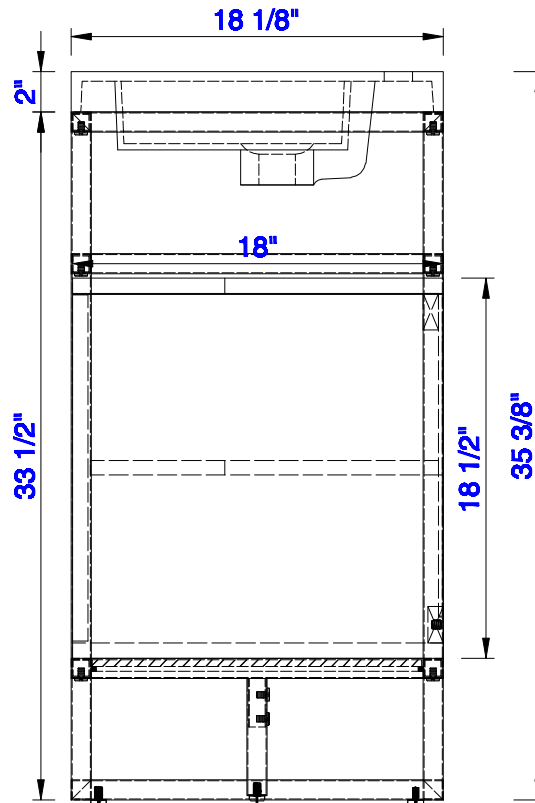

C105-SC19-GW

JAMES MARTIN

VANITIES™

**Boston 47 1/4" Stainless Steel Sink Console**  
**Boston 19" Storage Cabinet**  
Diagrams with Dimensions  
page 02 of 03

**NOTE ONE: Countertop with integrated sink is shown on this cabinet.**

Version:202004

47 1/4"

Item Number:  
C105-V47-BNK  
C105-V47-RGD  
C105-V47-MBK

C105-SC19-GW

JAMES MARTIN

VANITIES™

**Boston 47 1/4" Stainless Steel Sink Console**  
**Boston 19" Storage Cabinet**  
Diagrams with Dimensions  
page 03 of 03

**NOTE ONE: Countertop with integrated sink is shown on this cabinet**  
**NOTE TWO: This vanity does not have a Backsplash.**

Version:202004

1201mm

Item Number:  
C105-V47-BNK  
C105-V47-RGD  
C105-V47-MBK

JAMES MARTIN

VANITIES™

**Boston 1201mm Stainless Steel Sink Console**  
**Boston 483mm Storage Cabinet**  
Diagrams with Dimensions  
page 01 of 03

C105-SC19-GW

**NOTE ONE: Countertop with integrated sink is shown on this cabinet**  
**NOTE TWO: This vanity does not have a Backsplash.**