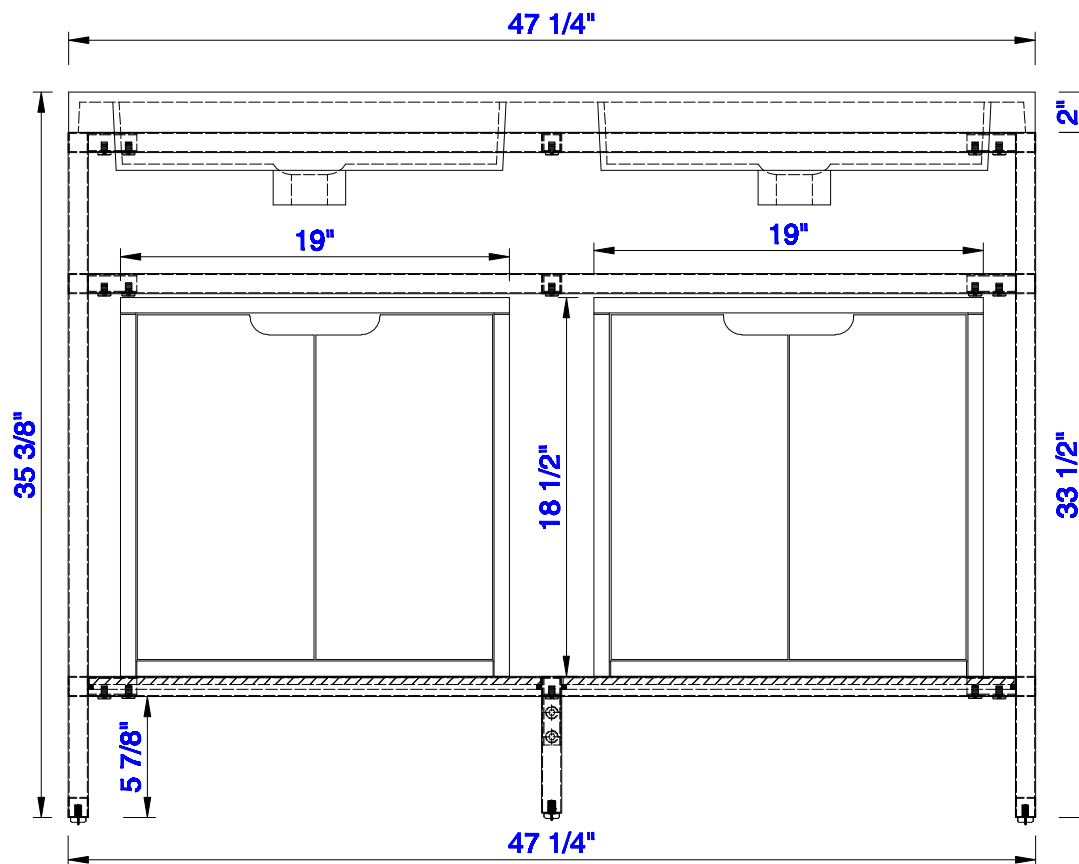

47 1/4"

Item Number:  
C105-V47-BNK  
C105-V47-RGD  
C105-V47-MBK

JAMES MARTIN

VANITIES™

**Boston 47 1/4" Stainless Steel Sink Console**  
**Boston 19" Storage Cabinet**  
Diagrams with Dimensions  
page 01 of 03

C105-SC19-GW

**NOTE ONE: Countertop with integrated sink is shown on this cabinet**  
**NOTE TWO: This vanity does not have a Backsplash.**

Version:202004

47 1/4"

Item Number:  
C105-V47-BNK  
C105-V47-RGD  
C105-V47-MBK

C105-SC19-GW

JAMES MARTIN

VANITIES™

**Boston 47 1/4" Stainless Steel Sink Console**  
**Boston 19" Storage Cabinet**  
Diagrams with Dimensions  
page 02 of 03

**NOTE ONE: Countertop with integrated sink is shown on this cabinet.**

Version:202004

47 1/4"

Item Number:  
C105-V47-BNK  
C105-V47-RGD  
C105-V47-MBK

C105-SC19-GW

JAMES MARTIN

VANITIES™

**Boston 47 1/4" Stainless Steel Sink Console**  
**Boston 19" Storage Cabinet**  
Diagrams with Dimensions  
page 03 of 03