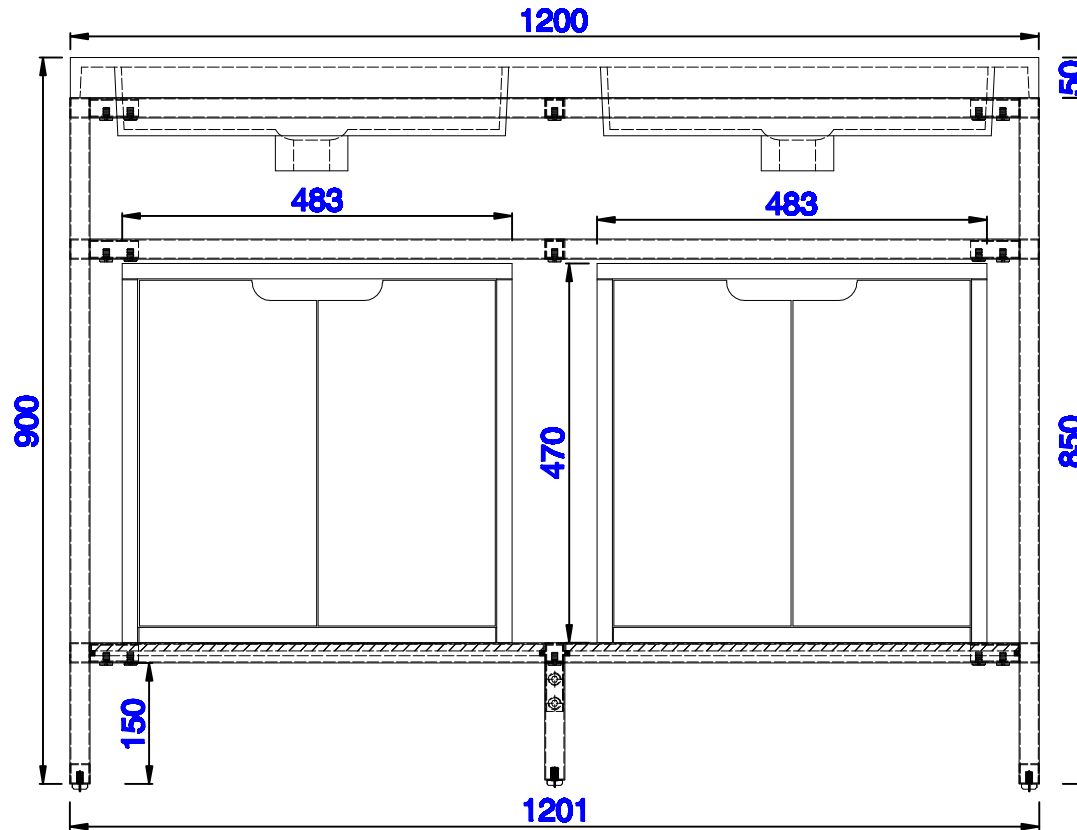

**NOTE ONE: Countertop with integrated sink is shown on this cabinet**  
**NOTE TWO: This vanity does not have a Backsplash.**

Version:202004

1201mm

Item Number:  
C105-V47-BNK  
C105-V47-RGD  
C105-V47-MBK

JAMES MARTIN

VANITIES™

**Boston 1201mm Stainless Steel Sink Console**  
**Boston 483mm Storage Cabinet**  
Diagrams with Dimensions  
page 01 of 03

C105-SC19-GW

**NOTE ONE: Countertop with integrated sink is shown on this cabinet**  
**NOTE TWO: This vanity does not have a Backsplash.**

Version:202004

1201mm

Item Number:  
C105-V47-BNK  
C105-V47-RGD  
C105-V47-MBK

C105-SC19-GW

JAMES MARTIN

VANITIES™

**Boston 1201mm Stainless Steel Sink Console**  
**Boston 483mm Storage Cabinet**  
Diagrams with Dimensions  
page 02 of 03