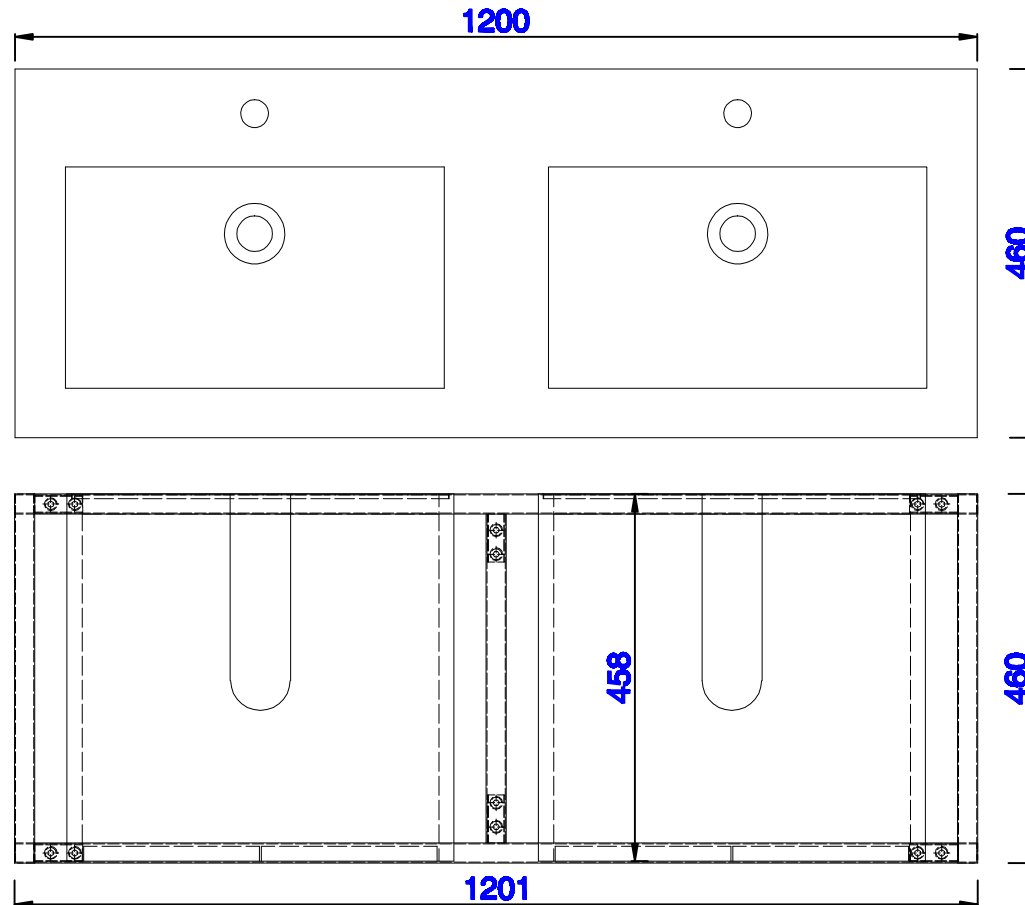

JAMES MARTIN

VANITIES™

**Boston 1201mm Stainless Steel Sink Console**  
**Boston 483mm Storage Cabinet**  
Diagrams with Dimensions  
page 01 of 03

C105-SC19-GW

**NOTE ONE: Countertop with integrated sink is shown on this cabinet**  
**NOTE TWO: This vanity does not have a Backsplash.**

Version:202004

1201mm

Item Number:  
C105-V47-BNK  
C105-V47-RGD  
C105-V47-MBK

C105-SC19-GW

JAMES MARTIN

VANITIES™

**Boston 1201mm Stainless Steel Sink Console**  
**Boston 483mm Storage Cabinet**  
Diagrams with Dimensions  
page 02 of 03

**NOTE ONE: Countertop with integrated sink is shown on this cabinet.**

Version:202004

1201mm

Item Number:  
C105-V47-BNK  
C105-V47-RGD  
C105-V47-MBK

C105-SC19-GW

JAMES MARTIN

VANITIES™

**Boston 1201mm Stainless Steel Sink Console**  
**Boston 483mm Storage Cabinet**  
Diagrams with Dimensions  
page 03 of 03