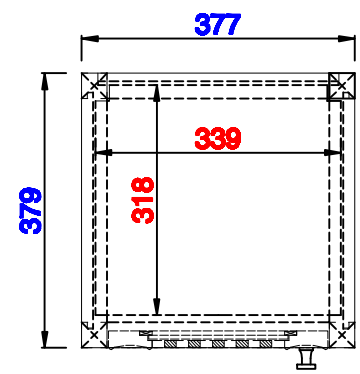

381mm

Item Number:
E645-H15L-MCA
E645-H15L-GW

JAMES MARTIN

VANITIES™

Addison 381mm Tower Hutch - Left
Diagrams with Dimensions
page 02 of 03