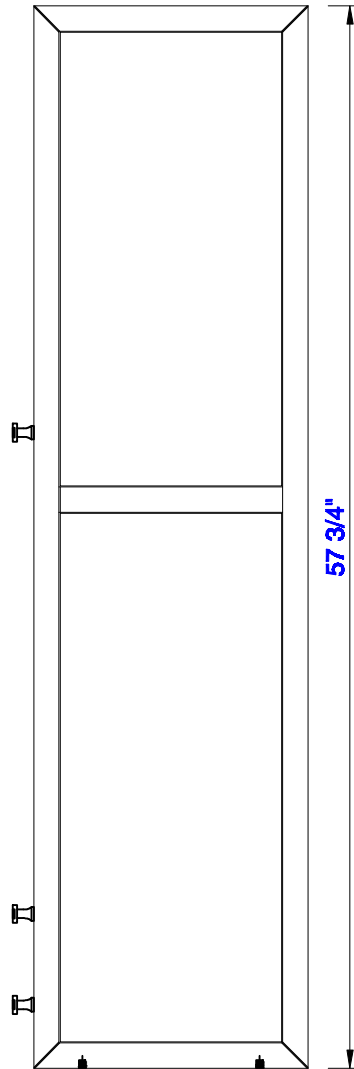

15"

Item Number:
E645-H15L-MCA
E645-H15L-GW

JAMES MARTIN

VANITIES™

Addison 15" Tower Hutch - Left
Diagrams with Dimensions
page 03 of 03