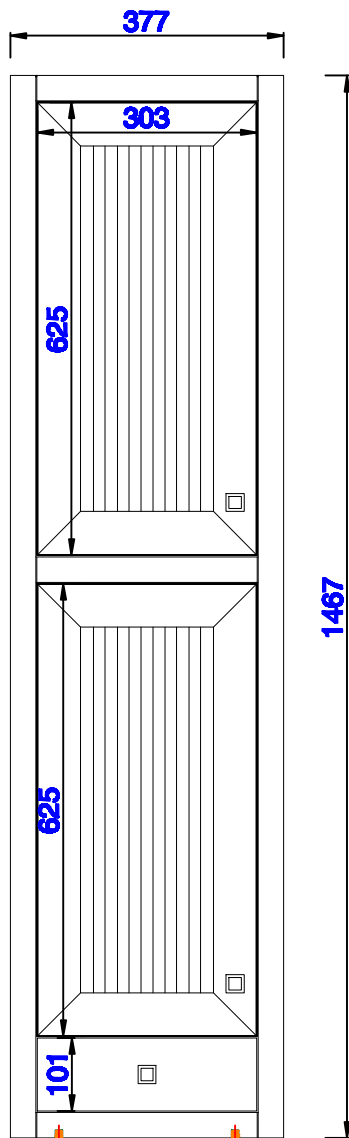

381mm

Item Number:
E645-H15L-MCA
E645-H15L-GW

JAMES MARTIN

VANITIES™

Addison 381mm Tower Hutch - Left
Diagrams with Dimensions
page 01 of 03