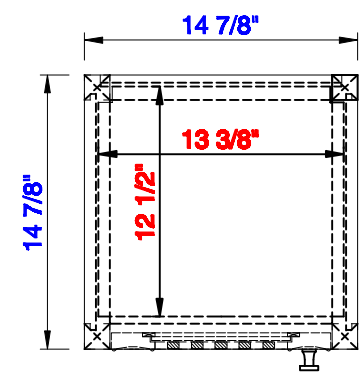

15"

Item Number:
E645-H15L-MCA
E645-H15L-GW

JAMES MARTIN

VANITIES™

Addison 15" Tower Hutch - Left
Diagrams with Dimensions
page 02 of 03