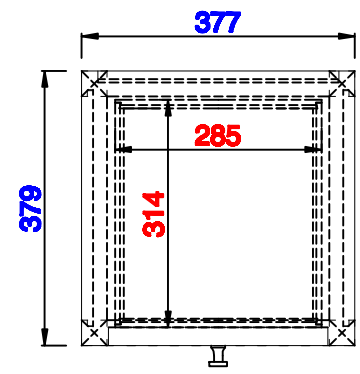

381mm

Item Number:
E645-H15L-MCA
E645-H15L-GW

JAMES MARTIN

VANITIES™

Addison 381mm Tower Hutch - Left
Diagrams with Dimensions
page 02 of 03