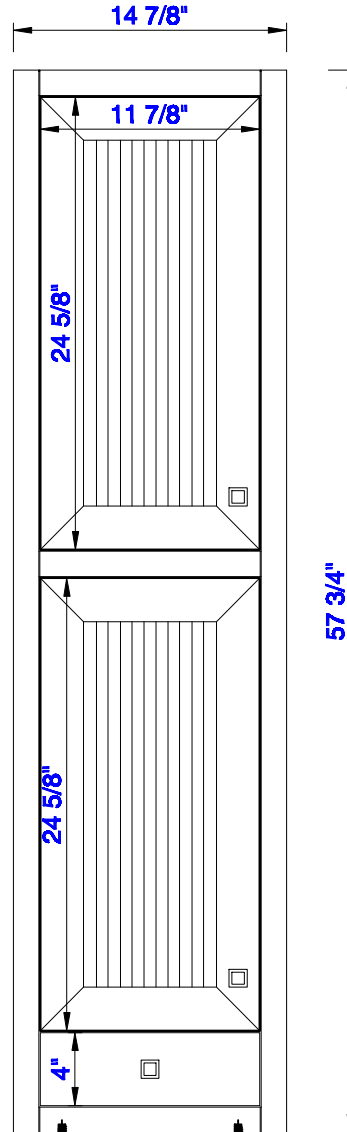

15"

Item Number:
E645-H15L-MCA
E645-H15L-GW

JAMES MARTIN

VANITIES™

Addison 15" Tower Hutch - Left
Diagrams with Dimensions
page 01 of 03