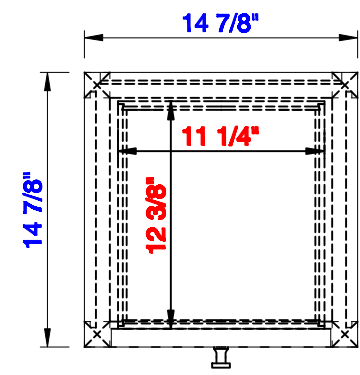

15"

Item Number:
E645-H15L-MCA
E645-H15L-GW

JAMES MARTIN

VANITIES™

Addison 15" Tower Hutch - Left
Diagrams with Dimensions
page 02 of 03