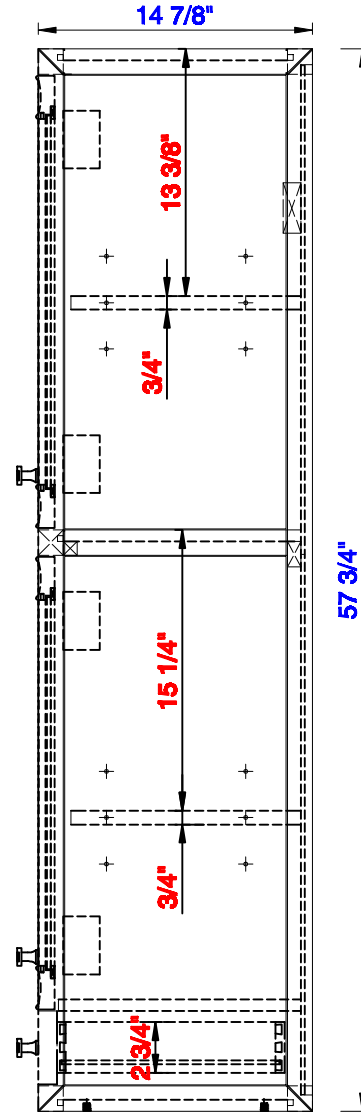

15"

Item Number:
E645-H15L-MCA
E645-H15L-GW

JAMES MARTIN

VANITIES™

Addison 15" Tower Hutch - Left
Diagrams with Dimensions
page 03 of 03