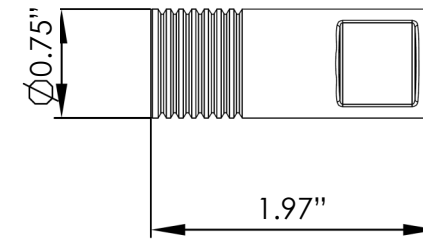

Soho Robe Hook

by JEE-O

WATRLINE

-  RAW (brushed)
701-0100
-  hammercoat black
701-0102
-  custom finish
701-010C

SPECIFICATIONS

MATERIAL:	304 stainless steel
WEIGHT:	0.25 lbs
PACKAGE DIMENSIONS:	L 2.5" x W 2" x H 1.5"
DELIVERY WEIGHT:	0.3 lbs
WARRANTY:	2-year limited warranty