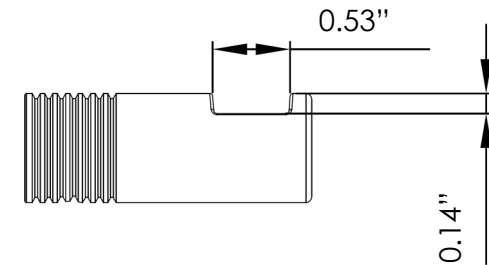

Soho Robe Hook

by JEE-O

WATRLINE

-  RAW (brushed)
701-0100
-  hammercoat black
701-0102
-  custom finish
701-010C

SPECIFICATIONS

MATERIAL:	304 stainless steel
WEIGHT:	0.25 lbs
PACKAGE DIMENSIONS:	L 2.5" x W 2" x H 1.5"
DELIVERY WEIGHT:	0.3 lbs
WARRANTY:	2-year limited warranty