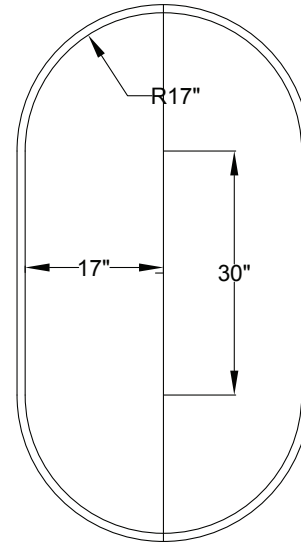

DROP IN HOLE SIZE

Note: Equipment may extend beyond the outside perimeter of the bath. Consult factory for details.

Patents received or pending.

Includes Linear Overflow Drain Assembly

Note: Dimensional Tolerances: ±1/4"

<b>Drop-in-Hole Size:</b>	See Diagram
<b>Operating Capacity:</b>	44 Gal.
<b>Overflow Capacity:</b>	85 Gal.
<b>Floor Loading / sq.ft.:</b>	56.5 lbs.
<b>Carton Wt:</b>	150 lbs.
<b>Cube:</b>	36.6 ft. <sup>3</sup>