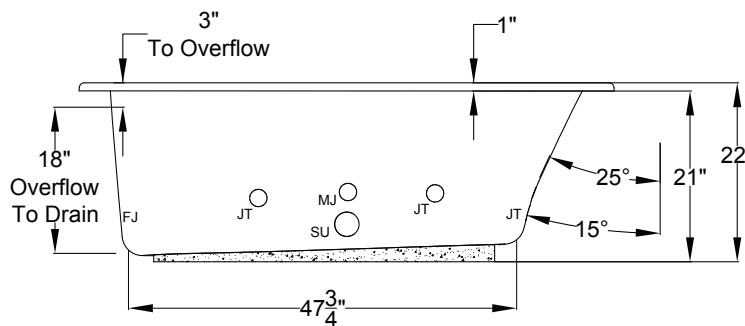

DROP IN HOLE SIZE

Note: Equipment may extend beyond the outside perimeter of the bath. Consult factory for details.

Patents received or pending.

Includes Linear Overflow Drain Assembly

Note: Dimensional Tolerances: ±1/4"

<b>Drop-in-Hole Size:</b>	See Diagram
<b>Operating Capacity:</b>	44 Gal.
<b>Overflow Capacity:</b>	85 Gal.
<b>Floor Loading / sq.ft.:</b>	56.5 lbs.
<b>Carton Wt:</b>	150 lbs.
<b>Cube:</b>	36.6 ft. <sup>3</sup>