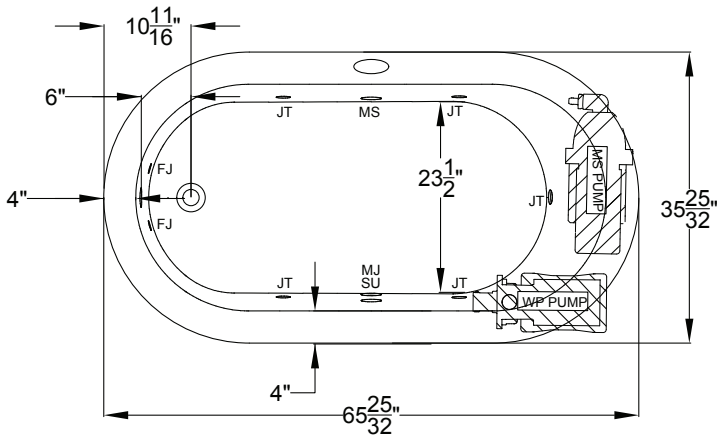

DROP IN HOLE SIZE

Note: Equipment may extend beyond the outside perimeter of the bath. Consult factory for details.

Patents received or pending.

Includes Linear Overflow Drain Assembly

Note: Dimensional Tolerances: ±1/4"

<b>Drop-in-Hole Size:</b>	See Diagram
<b>Operating Capacity:</b>	44 Gal.
<b>Overflow Capacity:</b>	85 Gal.
<b>Floor Loading / sq.ft.:</b>	56.5 lbs.
<b>Carton Wt:</b>	150 lbs.
<b>Cube:</b>	36.6 ft. <sup>3</sup>