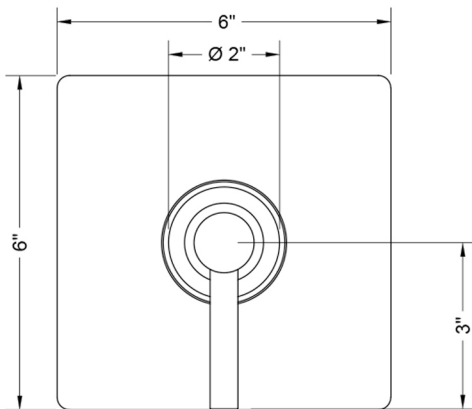

# Square Plate with Contempo Low Lever Trim for Thermostatic Valves (J-TH34 & J-TH12)

**Model #: T432-TRIM-**

## FEATURES:

- All brass trim with square plate and lever to match Uptown and Downtown Contempo Collections
- Trim contains temperature indicator in Fahrenheit so user can set water to desired temperature with no need to adjust further
- Requires rough valve J-TH34 or J-TH12
- Lever Trim is ADA compliant

## SPECIFICATION DRAWING:

FRONT VIEW

SIDE VIEW

X Varies With Install