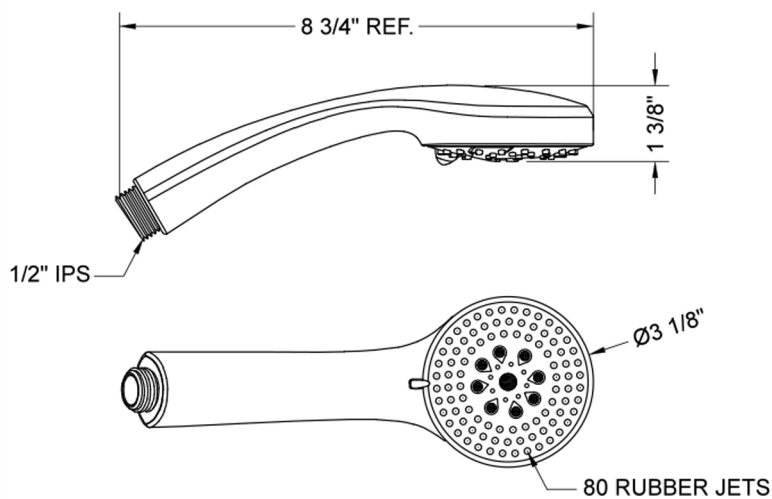

SPECIFICATION DRAWING: