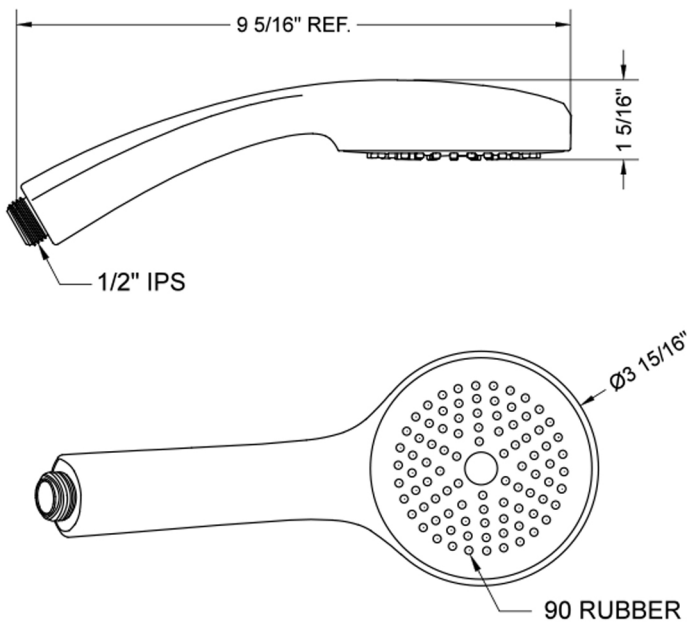

SHOWERALL® Single Function Handshower with JX7® Technology - 2.0 GPM

Model #: S462-2.0-

JACLO
Confidence from start to finish.™

FEATURES:

- Single function handshower with 4" face
- 1/2" IPS male threads
- 2.0 GPM—WaterSense approved
- Available flow rates: 2.5, 2.0, 1.75 & 1.5 GPM
- JX7® Technology

AVAILABLE FINISHES:

Polished Chrome (PCH) Satin Nickel (SN)

SPECIFICATION DRAWING:

SPRAY PATTERNS:

COMPLIANCES:

CEC

Complies with: ASME A112.18.1-2012/CSA B125.1-12