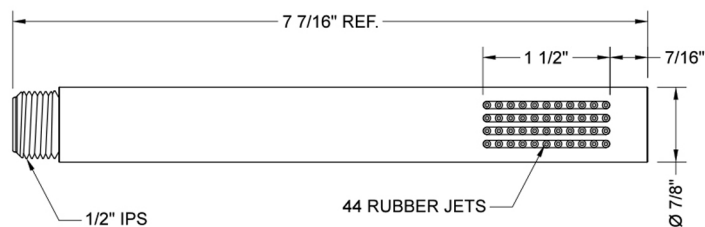

SPRAY PATTERNS:

COMPLIANCES:

Complies with: ASME A112.18.1-2012/CSA B125.1-12