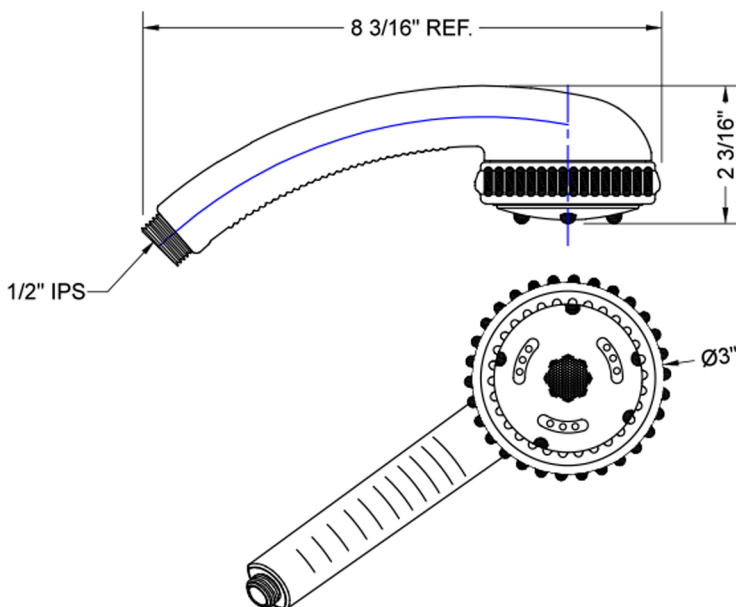

Sensation Handshower- 1.5 GPM

Model #: S427-1.5-

FEATURES:

- 5 function handshower
- 1/2" Male threads
- Rubber ring for easy grip, no slip adjustment of functions
- Soft wide bubble aerating rinse great for children & the elderly
- Comfortable ergonomic design

SPECIFICATION DRAWING:

SPRAY PATTERNS: