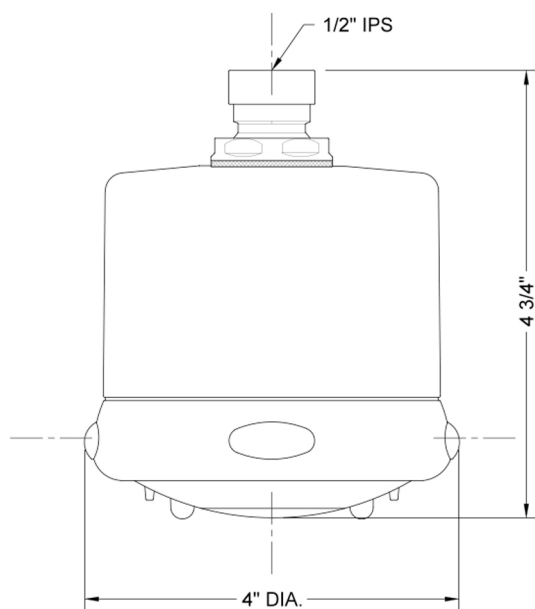

SPECIFICATION DRAWING: