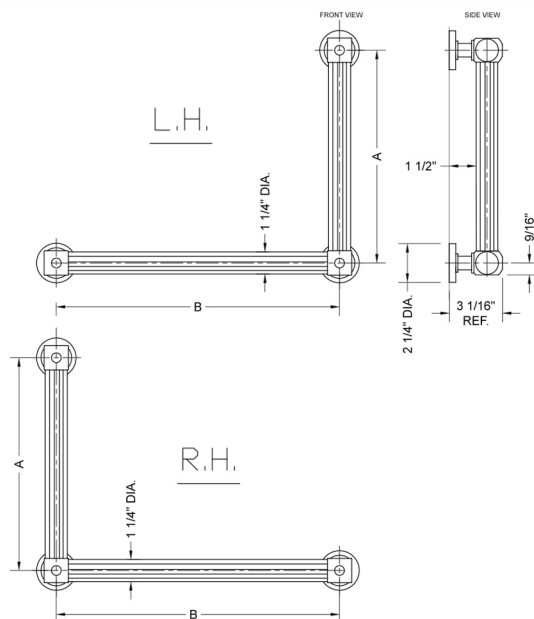

G71 16H x 24W 90° Left Hand Grab Bar

Model #: **G71-16H-24W-LH-**

FEATURES:

- ADA compliant when properly installed
- All brass construction, fully polished & plated
- All grab bars can be custom sized. Contact JACLO for pricing & availability
- Optional handshower sliders and toilet paper/wash cloth holders can be added only upon initial order
- Grab bars over 32" REQUIRE a middle post

SPECIFICATION DRAWING:

BRASS LUXURY GRAB BAR			
PART. #	DESCRIPTION	A H	B W
G71-12H-12W	CENTER TO CENTER	12"	12"
G71-12H-16W	CENTER TO CENTER	12"	16"
G71-12H-24W	CENTER TO CENTER	12"	24"
G71-12H-32W	CENTER TO CENTER	12"	32"
G71-16H-12W	CENTER TO CENTER	16"	12"
G71-16H-16W	CENTER TO CENTER	16"	16"
G71-16H-24W	CENTER TO CENTER	16"	24"
G71-16H-32W	CENTER TO CENTER	16"	32"
G71-24H-12W	CENTER TO CENTER	24"	12"
G71-24H-16W	CENTER TO CENTER	24"	16"
G71-24H-24W	CENTER TO CENTER	24"	24"
G71-24H-32W	CENTER TO CENTER	24"	32"
G71-32H-12W	CENTER TO CENTER	32"	12"
G71-32H-16W	CENTER TO CENTER	32"	16"
G71-32H-24W	CENTER TO CENTER	32"	24"
G71-32H-32W	CENTER TO CENTER	32"	32"