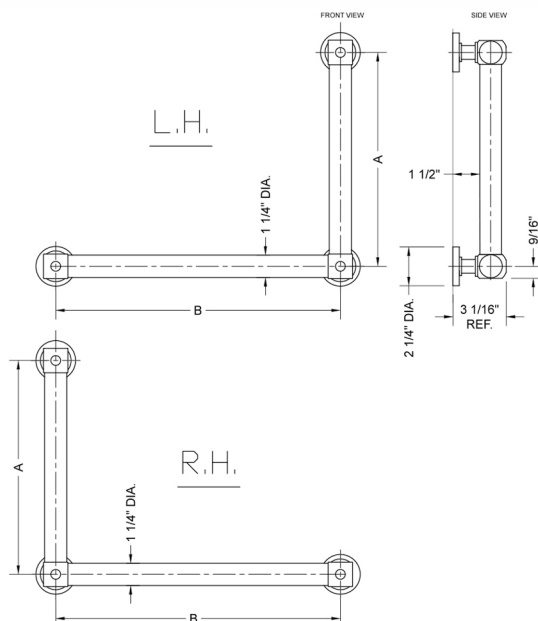

## G70 24H x 16W 90° Left Hand Grab Bar

Model #: **G70-24H-16W-LH-**

### FEATURES:

- ADA compliant when properly installed
- All brass construction, fully polished & plated
- All grab bars can be custom sized. Contact JACLO for pricing & availability
- Optional handshower sliders and toilet paper/wash cloth holders can be added only upon initial order
- Grab bars over 32" REQUIRE a middle post

### SPECIFICATION DRAWING:

BRASS LUXURY GRAB BAR			
PART #	DESCRIPTION	A H	B W
G70-12H-12W	CENTER TO CENTER	12"	12"
G70-12H-16W	CENTER TO CENTER	12"	16"
G70-12H-24W	CENTER TO CENTER	12"	24"
G70-12H-32W	CENTER TO CENTER	12"	32"
G70-16H-12W	CENTER TO CENTER	16"	12"
G70-16H-16W	CENTER TO CENTER	16"	16"
G70-16H-24W	CENTER TO CENTER	16"	24"
G70-16H-32W	CENTER TO CENTER	16"	32"
G70-24H-12W	CENTER TO CENTER	24"	12"
G70-24H-16W	CENTER TO CENTER	24"	16"
G70-24H-24W	CENTER TO CENTER	24"	24"
G70-24H-32W	CENTER TO CENTER	24"	32"
G70-32H-12W	CENTER TO CENTER	32"	12"
G70-32H-16W	CENTER TO CENTER	32"	16"
G70-32H-24W	CENTER TO CENTER	32"	24"
G70-32H-32W	CENTER TO CENTER	32"	32"