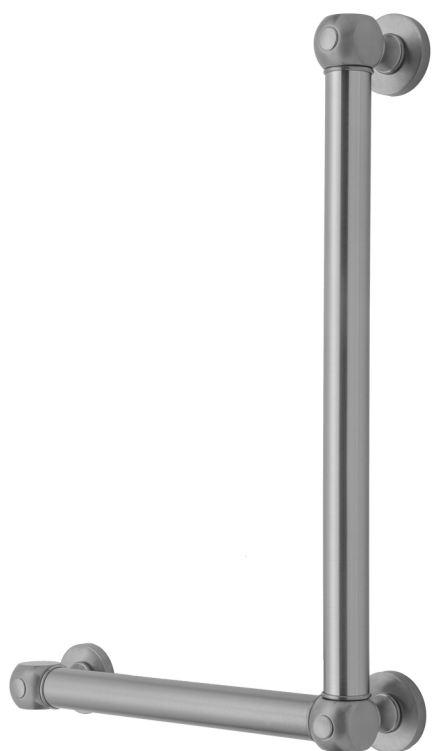

## G70 24H x 16W 90° Left Hand Grab Bar

Model #: **G70-24H-16W-LH-**

### FEATURES:

- ADA compliant when properly installed
- All brass construction, fully polished & plated
- All grab bars can be custom sized. Contact JACLO for pricing & availability
- Optional handshower sliders and toilet paper/wash cloth holders can be added only upon initial order
- Grab bars over 32" REQUIRE a middle post

### AVAILABLE FINISHES:

Polished Chrome (PCH)	Satin Chrome (SC)	Bronze Umber (BU)
Satin Nickel (SN)	Pewter (PEW)	Caramel Bronze (CB)
Polished Nickel (PN)	Antique Brass (AB)	Antique Copper (ACU)
Oil-Rubbed Bronze (ORB)	Polished Brass (PB)	Polished Copper (PCU)
Vintage Bronze (VB)	Satin Brass (SB)	Rose Gold (RG)
Matte Black (MBK)	Satin Gold (SG)	Polished Gold (PG)
Black Nickel (BKN)	Bombay Gold (BG)	Jewelers Gold (JG)
Europa Bronze (EB)	White (WH)	Sedona Beige (SDB)
Tristan Brass (TB)	Unlacquered Brass (ULB)	Satin Cooper (SCU)

### SPECIFICATION DRAWING:

BRASS LUXURY GRAB BAR			
PART #	DESCRIPTION	A H	B W
G70-12H-12W	CENTER TO CENTER	12"	12"
G70-12H-16W	CENTER TO CENTER	12"	16"
G70-12H-24W	CENTER TO CENTER	12"	24"
G70-12H-32W	CENTER TO CENTER	12"	32"
G70-16H-12W	CENTER TO CENTER	16"	12"
G70-16H-16W	CENTER TO CENTER	16"	16"
G70-16H-24W	CENTER TO CENTER	16"	24"
G70-16H-32W	CENTER TO CENTER	16"	32"
G70-24H-12W	CENTER TO CENTER	24"	12"
G70-24H-16W	CENTER TO CENTER	24"	16"
G70-24H-24W	CENTER TO CENTER	24"	24"
G70-24H-32W	CENTER TO CENTER	24"	32"
G70-32H-12W	CENTER TO CENTER	32"	12"
G70-32H-16W	CENTER TO CENTER	32"	16"
G70-32H-24W	CENTER TO CENTER	32"	24"
G70-32H-32W	CENTER TO CENTER	32"	32"