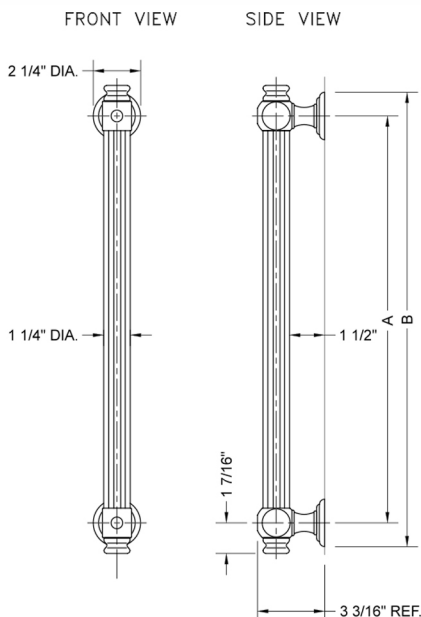

36" G61 Straight Grab Bar

Model #: **G61-36-**

FEATURES:

- ADA compliant when properly installed
- All brass construction, fully polished & plated
- All grab bars can be custom sized. Contact JACLO for pricing & availability
- Optional handshower sliders and toilet paper/wash cloth holders can be added only upon initial order
- Grab bars over 32" REQUIRE a middle post

SPECIFICATION DRAWING:

BRASS LUXURY GRAB BAR			
PART. #	DESCRIPTION	A	B
G61-12-XX	12" CENTER TO CENTER	12"	14 1/4"
G61-16-XX	16" CENTER TO CENTER	16"	18 1/4"
G61-18-XX	18" CENTER TO CENTER	18"	20 1/4"
G61-24-XX	24" CENTER TO CENTER	24"	24 1/4"
G61-32-XX	32" CENTER TO CENTER	32"	34 1/4"
*NOTE: GRAB BARS OVER 32" REQUIRE A MIDDLE POST			
G61-36-XX	36" CENTER TO CENTER	36"	38 1/4"
G61-42-XX	42" CENTER TO CENTER	42"	44 1/4"
G61-48-XX	48" CENTER TO CENTER	48"	50 1/4"
G61-60-XX	60" CENTER TO CENTER	60"	62 1/4"