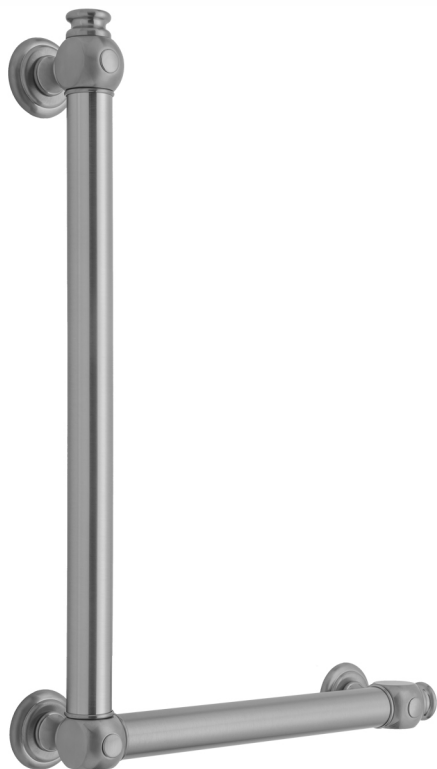

G60 24H x 16W 90° Right Hand Grab Bar

Model #: **G60-24H-16W-RH-**

FEATURES:

- ADA compliant when properly installed
- All brass construction, fully polished & plated
- All grab bars can be custom sized. Contact JACLO for pricing & availability
- Optional handshower sliders and toilet paper/wash cloth holders can be added only upon initial order
- Grab bars over 32" REQUIRE a middle post

AVAILABLE FINISHES:

Polished Chrome (PCH)	Satin Chrome (SC)	Bronze Umber (BU)
Satin Nickel (SN)	Pewter (PEW)	Caramel Bronze (CB)
Polished Nickel (PN)	Antique Brass (AB)	Antique Copper (ACU)
Oil-Rubbed Bronze (ORB)	Polished Brass (PB)	Polished Copper (PCU)
Vintage Bronze (VB)	Satin Brass (SB)	Rose Gold (RG)
Matte Black (MBK)	Satin Gold (SG)	Polished Gold (PG)
Black Nickel (BKN)	Bombay Gold (BG)	Jewelers Gold (JG)
Europa Bronze (EB)	White (WH)	Sedona Beige (SDB)
Tristan Brass (TB)	Unlacquered Brass (ULB)	Satin Cooper (SCU)

SPECIFICATION DRAWING:

BRASS LUXURY GRAB BAR			
PART. #	DESCRIPTION	A H	B W
G60-12H-12W	CENTER TO CENTER	12"	12"
G60-12H-16W	CENTER TO CENTER	12"	16"
G60-12H-24W	CENTER TO CENTER	12"	24"
G60-12H-32W	CENTER TO CENTER	12"	32"
G60-16H-12W	CENTER TO CENTER	16"	12"
G60-16H-16W	CENTER TO CENTER	16"	16"
G60-16H-24W	CENTER TO CENTER	16"	24"
G60-16H-32W	CENTER TO CENTER	16"	32"
G60-24H-12W	CENTER TO CENTER	24"	12"
G60-24H-16W	CENTER TO CENTER	24"	16"
G60-24H-24W	CENTER TO CENTER	24"	24"
G60-24H-32W	CENTER TO CENTER	24"	32"
G60-32H-12W	CENTER TO CENTER	32"	12"
G60-32H-16W	CENTER TO CENTER	32"	16"
G60-32H-24W	CENTER TO CENTER	32"	24"
G60-32H-32W	CENTER TO CENTER	32"	32"