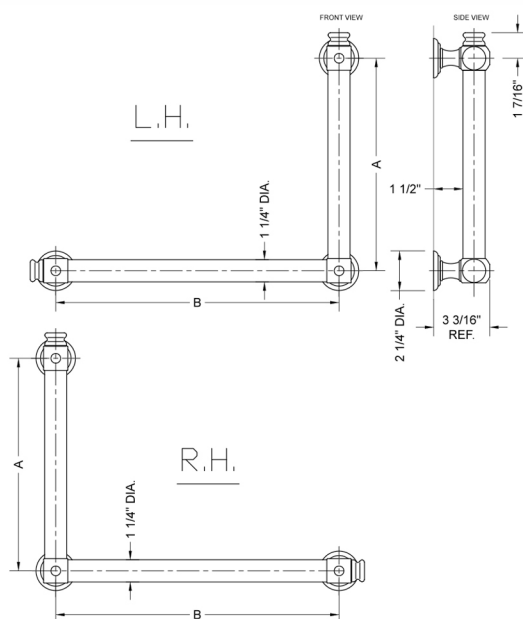

G60 24H x 16W 90° Right Hand Grab Bar

Model #: **G60-24H-16W-RH-**

FEATURES:

- ADA compliant when properly installed
- All brass construction, fully polished & plated
- All grab bars can be custom sized. Contact JACLO for pricing & availability
- Optional handshower sliders and toilet paper/wash cloth holders can be added only upon initial order
- Grab bars over 32" REQUIRE a middle post

SPECIFICATION DRAWING:

BRASS LUXURY GRAB BAR			
PART. #	DESCRIPTION	A H	B W
G60-12H-12W	CENTER TO CENTER	12"	12"
G60-12H-16W	CENTER TO CENTER	12"	16"
G60-12H-24W	CENTER TO CENTER	12"	24"
G60-12H-32W	CENTER TO CENTER	12"	32"
G60-16H-12W	CENTER TO CENTER	16"	12"
G60-16H-16W	CENTER TO CENTER	16"	16"
G60-16H-24W	CENTER TO CENTER	16"	24"
G60-16H-32W	CENTER TO CENTER	16"	32"
G60-24H-12W	CENTER TO CENTER	24"	12"
G60-24H-16W	CENTER TO CENTER	24"	16"
G60-24H-24W	CENTER TO CENTER	24"	24"
G60-24H-32W	CENTER TO CENTER	24"	32"
G60-32H-12W	CENTER TO CENTER	32"	12"
G60-32H-16W	CENTER TO CENTER	32"	16"
G60-32H-24W	CENTER TO CENTER	32"	24"
G60-32H-32W	CENTER TO CENTER	32"	32"