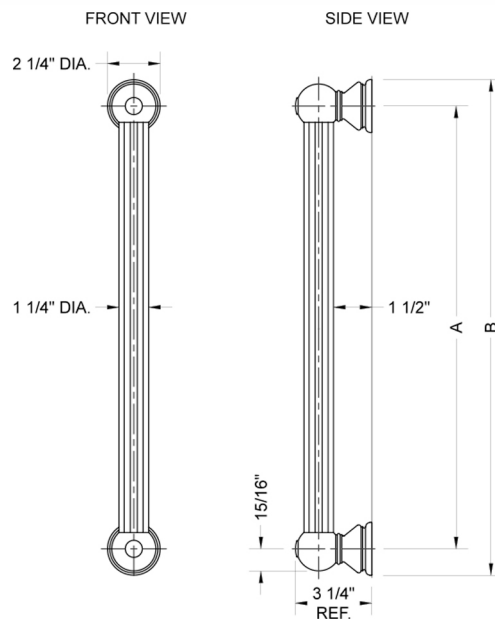

## 32" G33 Straight Grab Bar

Model #: G33-32-

### FEATURES:

- ADA compliant when properly installed
- All brass construction, fully polished & plated
- All grab bars can be custom sized. Contact JACLO for pricing & availability
- Optional handshower sliders and toilet paper/wash cloth holders can be added only upon initial order
- Grab bars over 32" REQUIRE a middle post

### SPECIFICATION DRAWING:

BRASS LUXURY GRAB BAR			
PART. #	DESCRIPTION	A	B
G33-12-XX	12" CENTER TO CENTER	12"	14 1/4"
G33-16-XX	16" CENTER TO CENTER	16"	18 1/4"
G33-18-XX	18" CENTER TO CENTER	18"	20 1/4"
G33-24-XX	24" CENTER TO CENTER	24"	28 1/4"
G33-32-XX	32" CENTER TO CENTER	32"	44 1/4"
*NOTE: GRAB BARS OVER 32" REQUIRE A MIDDLE POST			
G33-36-XX	36" CENTER TO CENTER	36"	38 1/4"
G33-42-XX	42" CENTER TO CENTER	42"	44 1/4"
G33-48-XX	48" CENTER TO CENTER	48"	50 1/4"
G33-60-XX	60" CENTER TO CENTER	60"	62 1/4"