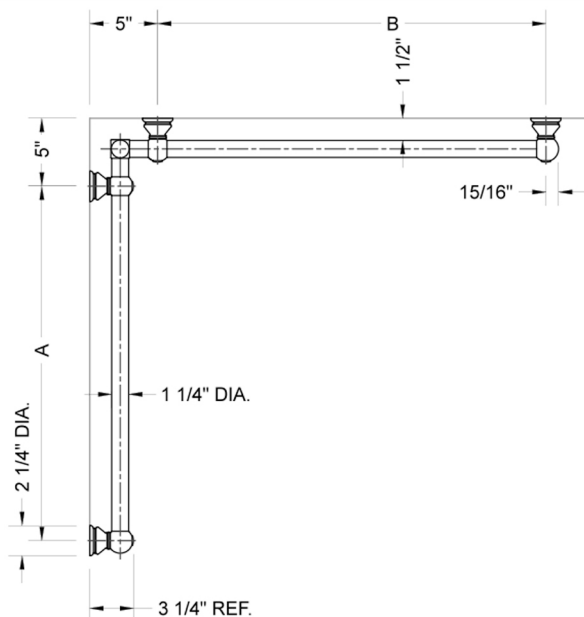

G30 16" x 16" Inside Corner Grab Bar

Model #: G30-16-16-IC-

FEATURES:

- ADA compliant when properly installed
- All brass construction, fully polished & plated
- All grab bars can be custom sized. Contact JACLO for pricing & availability
- Optional handshower sliders and toilet paper/wash cloth holders can be added only upon initial order
- Grab bars over 32" REQUIRE a middle post

SPECIFICATION DRAWING:

BRASS LUXURY GRAB BAR							
PART. #	DESCRIPTION	A	B	PART. #	DESCRIPTION	A	B
G30-12-12-IC	CENTER OF POST	12"	12"	G30-24-36-IC	CENTER OF POST	24"	36"
G30-12-16-IC	CENTER OF POST	12"	16"	G30-24-48-IC	CENTER OF POST	24"	48"
G30-12-24-IC	CENTER OF POST	12"	24"	G30-24-60-IC	CENTER OF POST	24"	60"
G30-12-32-IC	CENTER OF POST	12"	32"				
G30-12-36-IC	CENTER OF POST	12"	36"	G30-32-32-IC	CENTER OF POST	32"	32"
G30-12-48-IC	CENTER OF POST	12"	48"	G30-32-36-IC	CENTER OF POST	32"	36"
G30-12-60-IC	CENTER OF POST	12"	60"	G30-32-48-IC	CENTER OF POST	32"	48"
				G30-32-60-IC	CENTER OF POST	32"	60"
G30-16-16-IC	CENTER OF POST	16"	16"				
G30-16-24-IC	CENTER OF POST	16"	24"	G30-36-36-IC	CENTER OF POST	36"	36"
G30-16-32-IC	CENTER OF POST	16"	32"	G30-36-48-IC	CENTER OF POST	36"	48"
				G30-36-60-IC	CENTER OF POST	36"	60"
G30-16-36-IC	CENTER OF POST	16"	36"				
G30-16-48-IC	CENTER OF POST	16"	48"	G30-48-48-IC	CENTER OF POST	48"	48"
G30-16-60-IC	CENTER OF POST	16"	60"	G30-48-60-IC	CENTER OF POST	48"	60"
G30-24-24-IC	CENTER OF POST	24"	24"	G30-60-60-IC	CENTER OF POST	60"	60"
G30-24-32-IC	CENTER OF POST	24"	32"				