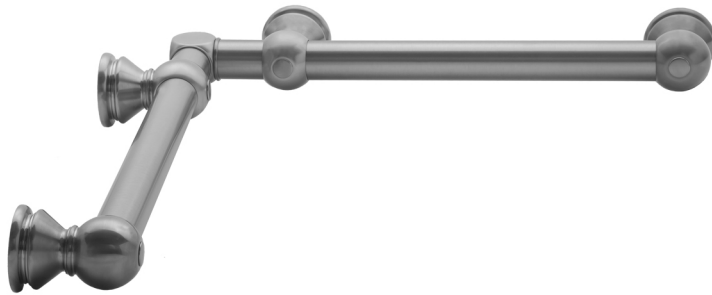

G30 16" x 16" Inside Corner Grab Bar

Model #: G30-16-16-IC-

FEATURES:

- ADA compliant when properly installed
- All brass construction, fully polished & plated
- All grab bars can be custom sized. Contact JACLO for pricing & availability
- Optional handshower sliders and toilet paper/wash cloth holders can be added only upon initial order
- Grab bars over 32" REQUIRE a middle post

AVAILABLE FINISHES:

Polished Chrome (PCH)	Satin Chrome (SC)	Bronze Umber (BU)
Satin Nickel (SN)	Pewter (PEW)	Caramel Bronze (CB)
Polished Nickel (PN)	Antique Brass (AB)	Antique Copper (ACU)
Oil-Rubbed Bronze (ORB)	Polished Brass (PB)	Polished Copper (PCU)
Vintage Bronze (VB)	Satin Brass (SB)	Rose Gold (RG)
Matte Black (MBK)	Satin Gold (SG)	Polished Gold (PG)
Black Nickel (BKN)	Bombay Gold (BG)	Jewelers Gold (JG)
Europa Bronze (EB)	White (WH)	Sedona Beige (SDB)
Tristan Brass (TB)	Unlacquered Brass (ULB)	Satin Cooper (SCU)