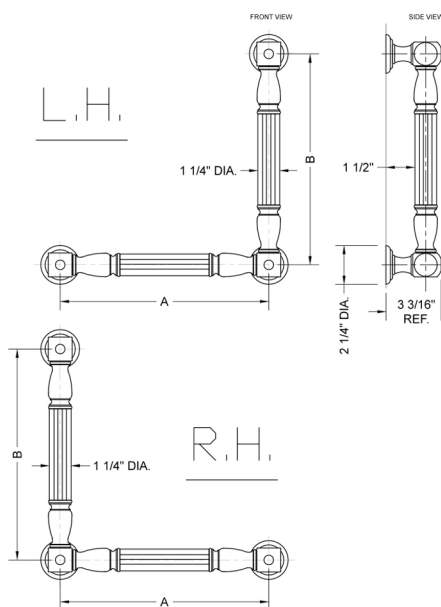

## G21 16H x 32W 90° Right Hand Grab Bar

Model #: **G21-16H-32W-RH-**

### FEATURES:

- ADA compliant when properly installed
- All brass construction, fully polished & plated
- All grab bars can be custom sized. Contact JACLO for pricing & availability
- Optional handshower sliders and toilet paper/wash cloth holders can be added only upon initial order
- Grab bars over 32" REQUIRE a middle post

### SPECIFICATION DRAWING:

BRASS LUXURY GRAB BAR			
PART. #	DESCRIPTION	A H	B W
G21-12H-12W	CENTER TO CENTER	12"	12"
G21-12H-16W	CENTER TO CENTER	12"	16"
G21-12H-24W	CENTER TO CENTER	12"	24"
G21-12H-32W	CENTER TO CENTER	12"	32"
G21-16H-12W	CENTER TO CENTER	16"	12"
G21-16H-16W	CENTER TO CENTER	16"	16"
G21-16H-24W	CENTER TO CENTER	16"	24"
G21-16H-32W	CENTER TO CENTER	16"	32"
G21-24H-12W	CENTER TO CENTER	24"	12"
G21-24H-16W	CENTER TO CENTER	24"	16"
G21-24H-24W	CENTER TO CENTER	24"	24"
G21-24H-32W	CENTER TO CENTER	24"	32"
G21-32H-12W	CENTER TO CENTER	32"	12"
G21-32H-16W	CENTER TO CENTER	32"	16"
G21-32H-24W	CENTER TO CENTER	32"	24"
G21-32H-32W	CENTER TO CENTER	32"	32"