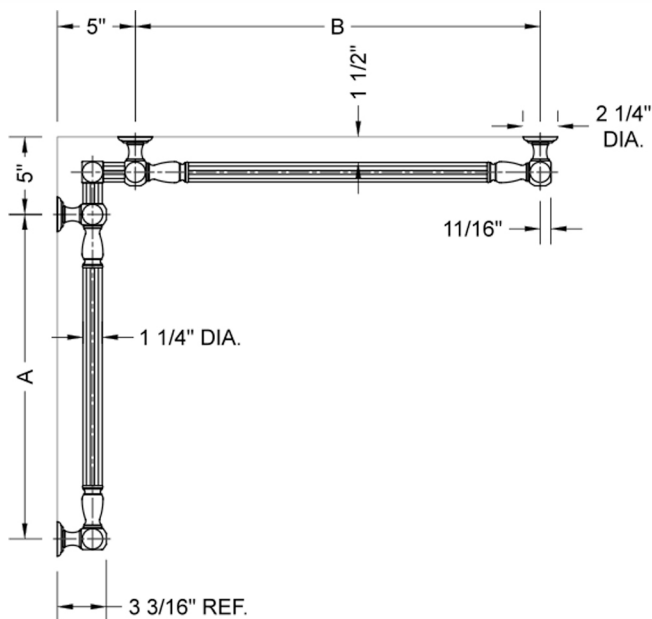

## G21 16" x 24" Inside Corner Grab Bar

**Model #: G21-16-24-IC-**

### FEATURES:

- ADA compliant when properly installed
- All brass construction, fully polished & plated
- All grab bars can be custom sized. Contact JACLO for pricing & availability
- Optional handshower sliders and toilet paper/wash cloth holders can be added only upon initial order
- Grab bars over 32" REQUIRE a middle post

### SPECIFICATION DRAWING:

BRASS LUXURY GRAB BAR							
PART. #	DESCRIPTION	A	B	PART. #	DESCRIPTION	A	B
G21-12-12-IC	CENTER OF POST	12"	12"	G21-24-36-IC	CENTER OF POST	24"	36"
G21-12-16-IC	CENTER OF POST	12"	16"	G21-24-48-IC	CENTER OF POST	24"	48"
G21-12-24-IC	CENTER OF POST	12"	24"	G21-24-60-IC	CENTER OF POST	24"	60"
G21-12-32-IC	CENTER OF POST	12"	32"				
				G21-32-32-IC	CENTER OF POST	32"	32"
G21-12-36-IC	CENTER OF POST	12"	36"	G21-32-36-IC	CENTER OF POST	32"	36"
G21-12-48-IC	CENTER OF POST	12"	48"	G21-32-48-IC	CENTER OF POST	32"	48"
G21-12-60-IC	CENTER OF POST	12"	60"	G21-32-60-IC	CENTER OF POST	32"	60"
G21-16-16-IC	CENTER OF POST	16"	16"	G21-36-36-IC	CENTER OF POST	36"	36"
G21-16-24-IC	CENTER OF POST	16"	24"	G21-36-48-IC	CENTER OF POST	36"	48"
G21-16-32-IC	CENTER OF POST	16"	32"	G21-36-60-IC	CENTER OF POST	36"	60"
G21-16-36-IC	CENTER OF POST	16"	36"	G21-48-48-IC	CENTER OF POST	48"	48"
G21-16-48-IC	CENTER OF POST	16"	48"	G21-48-60-IC	CENTER OF POST	48"	60"
G21-16-60-IC	CENTER OF POST	16"	60"				
				G21-60-60-IC	CENTER OF POST	60"	60"
G21-24-24-IC	CENTER OF POST	24"	24"				
G21-24-32-IC	CENTER OF POST	24"	32"				