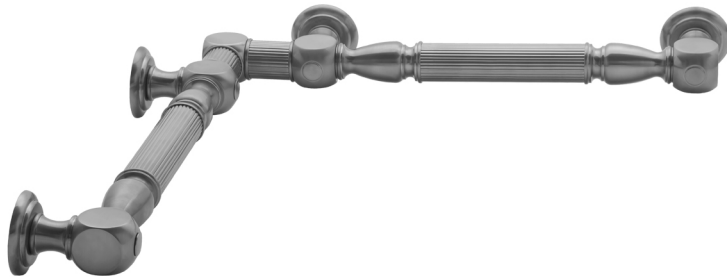

## G21 16" x 24" Inside Corner Grab Bar

**Model #: G21-16-24-IC-**

### FEATURES:

- ADA compliant when properly installed
- All brass construction, fully polished & plated
- All grab bars can be custom sized. Contact JACLO for pricing & availability
- Optional handshower sliders and toilet paper/wash cloth holders can be added only upon initial order
- Grab bars over 32" REQUIRE a middle post

### AVAILABLE FINISHES:

Polished Chrome (PCH)	Satin Chrome (SC)	Bronze Umber (BU)
Satin Nickel (SN)	Pewter (PEW)	Caramel Bronze (CB)
Polished Nickel (PN)	Antique Brass (AB)	Antique Copper (ACU)
Oil-Rubbed Bronze (ORB)	Polished Brass (PB)	Polished Copper (PCU)
Vintage Bronze (VB)	Satin Brass (SB)	Rose Gold (RG)
Matte Black (MBK)	Satin Gold (SG)	Polished Gold (PG)
Black Nickel (BKN)	Bombay Gold (BG)	Jewelers Gold (JG)
Europa Bronze (EB)	White (WH)	Sedona Beige (SDB)
Tristan Brass (TB)	Unlacquered Brass (ULB)	Satin Cooper (SCU)