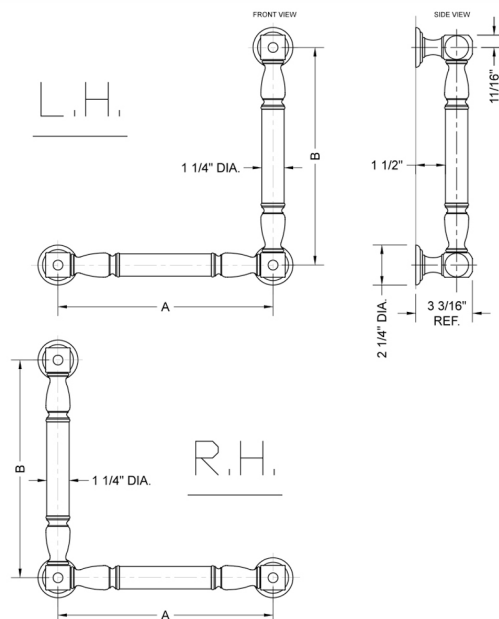

## G20 24H x 16W 90° Right Hand Grab Bar

Model #: **G20-24H-16W-RH-**

### FEATURES:

- ADA compliant when properly installed
- All brass construction, fully polished & plated
- All grab bars can be custom sized. Contact JACLO for pricing & availability
- Optional handshower sliders and toilet paper/wash cloth holders can be added only upon initial order
- Grab bars over 32" REQUIRE a middle post

### SPECIFICATION DRAWING:

BRASS LUXURY GRAB BAR			
PART. #	DESCRIPTION	A H	B W
G20-12H-12W	CENTER TO CENTER	12"	12"
G20-12H-16W	CENTER TO CENTER	12"	16"
G20-12H-24W	CENTER TO CENTER	12"	24"
G20-12H-32W	CENTER TO CENTER	12"	32"
G20-16H-12W	CENTER TO CENTER	16"	12"
G20-16H-16W	CENTER TO CENTER	16"	16"
G20-16H-24W	CENTER TO CENTER	16"	24"
G20-16H-32W	CENTER TO CENTER	16"	32"
G20-24H-12W	CENTER TO CENTER	24"	12"
G20-24H-16W	CENTER TO CENTER	24"	16"
G20-24H-24W	CENTER TO CENTER	24"	24"
G20-24H-32W	CENTER TO CENTER	24"	32"
G20-32H-12W	CENTER TO CENTER	32"	12"
G20-32H-16W	CENTER TO CENTER	32"	16"
G20-32H-24W	CENTER TO CENTER	32"	24"
G20-32H-32W	CENTER TO CENTER	32"	32"