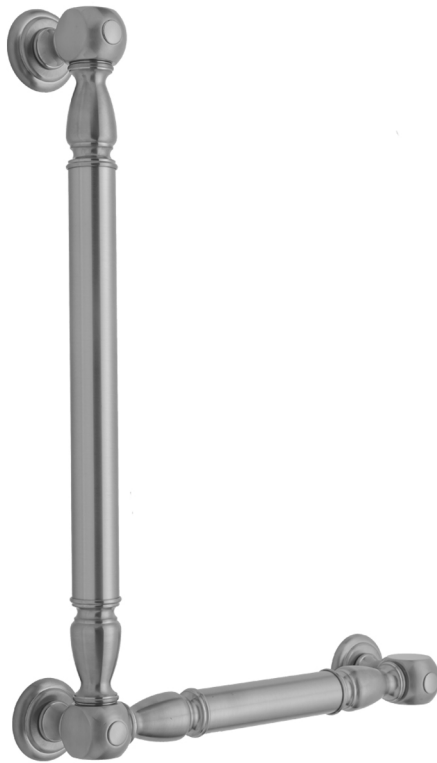

## G20 24H x 16W 90° Right Hand Grab Bar

Model #: **G20-24H-16W-RH-**

### FEATURES:

- ADA compliant when properly installed
- All brass construction, fully polished & plated
- All grab bars can be custom sized. Contact JACLO for pricing & availability
- Optional handshower sliders and toilet paper/wash cloth holders can be added only upon initial order
- Grab bars over 32" REQUIRE a middle post

### AVAILABLE FINISHES:

Polished Chrome (PCH)	Satin Chrome (SC)	Bronze Umber (BU)
Satin Nickel (SN)	Pewter (PEW)	Caramel Bronze (CB)
Polished Nickel (PN)	Antique Brass (AB)	Antique Copper (ACU)
Oil-Rubbed Bronze (ORB)	Polished Brass (PB)	Polished Copper (PCU)
Vintage Bronze (VB)	Satin Brass (SB)	Rose Gold (RG)
Matte Black (MBK)	Satin Gold (SG)	Polished Gold (PG)
Black Nickel (BKN)	Bombay Gold (BG)	Jewelers Gold (JG)
Europa Bronze (EB)	White (WH)	Sedona Beige (SDB)
Tristan Brass (TB)	Unlacquered Brass (ULB)	Satin Cooper (SCU)

### SPECIFICATION DRAWING:

BRASS LUXURY GRAB BAR			
PART. #	DESCRIPTION	A H	B W
G20-12H-12W	CENTER TO CENTER	12"	12"
G20-12H-16W	CENTER TO CENTER	12"	16"
G20-12H-24W	CENTER TO CENTER	12"	24"
G20-12H-32W	CENTER TO CENTER	12"	32"
G20-16H-12W	CENTER TO CENTER	16"	12"
G20-16H-16W	CENTER TO CENTER	16"	16"
G20-16H-24W	CENTER TO CENTER	16"	24"
G20-16H-32W	CENTER TO CENTER	16"	32"
G20-24H-12W	CENTER TO CENTER	24"	12"
G20-24H-16W	CENTER TO CENTER	24"	16"
G20-24H-24W	CENTER TO CENTER	24"	24"
G20-24H-32W	CENTER TO CENTER	24"	32"
G20-32H-12W	CENTER TO CENTER	32"	12"
G20-32H-16W	CENTER TO CENTER	32"	16"
G20-32H-24W	CENTER TO CENTER	32"	24"
G20-32H-32W	CENTER TO CENTER	32"	32"