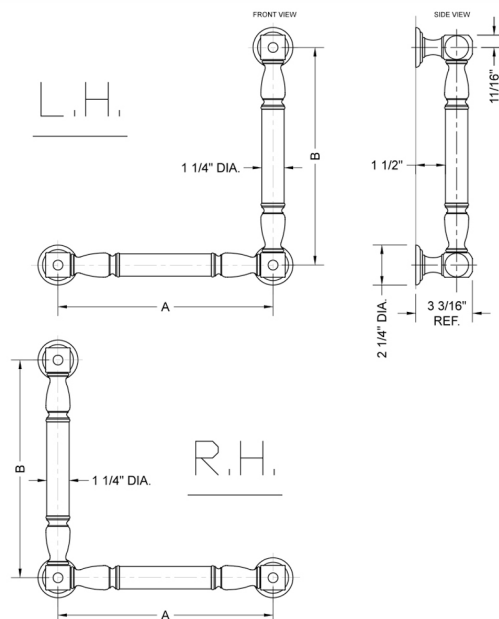

G20 16H x 16W 90° Grab Bar

Model #: G20-16H-16W-

FEATURES:

- ADA compliant when properly installed
- All brass construction, fully polished & plated
- All grab bars can be custom sized. Contact JACLO for pricing & availability
- Optional handshower sliders and toilet paper/wash cloth holders can be added only upon initial order
- Grab bars over 32" REQUIRE a middle post

SPECIFICATION DRAWING:

BRASS LUXURY GRAB BAR			
PART. #	DESCRIPTION	A H	B W
G20-12H-12W	CENTER TO CENTER	12"	12"
G20-12H-16W	CENTER TO CENTER	12"	16"
G20-12H-24W	CENTER TO CENTER	12"	24"
G20-12H-32W	CENTER TO CENTER	12"	32"
G20-16H-12W	CENTER TO CENTER	16"	12"
G20-16H-16W	CENTER TO CENTER	16"	16"
G20-16H-24W	CENTER TO CENTER	16"	24"
G20-16H-32W	CENTER TO CENTER	16"	32"
G20-24H-12W	CENTER TO CENTER	24"	12"
G20-24H-16W	CENTER TO CENTER	24"	16"
G20-24H-24W	CENTER TO CENTER	24"	24"
G20-24H-32W	CENTER TO CENTER	24"	32"
G20-32H-12W	CENTER TO CENTER	32"	12"
G20-32H-16W	CENTER TO CENTER	32"	16"
G20-32H-24W	CENTER TO CENTER	32"	24"
G20-32H-32W	CENTER TO CENTER	32"	32"