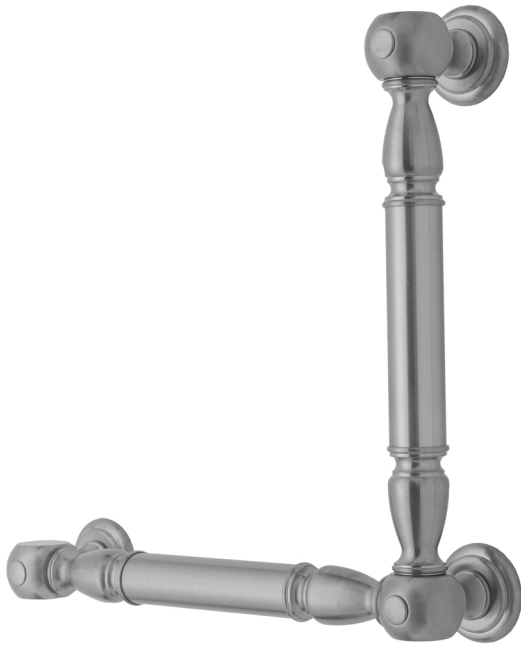

G20 16H x 16W 90° Grab Bar

Model #: G20-16H-16W-

FEATURES:

- ADA compliant when properly installed
- All brass construction, fully polished & plated
- All grab bars can be custom sized. Contact JACLO for pricing & availability
- Optional handshower sliders and toilet paper/wash cloth holders can be added only upon initial order
- Grab bars over 32" REQUIRE a middle post

AVAILABLE FINISHES:

Polished Chrome (PCH)	Satin Chrome (SC)	Bronze Umber (BU)
Satin Nickel (SN)	Pewter (PEW)	Caramel Bronze (CB)
Polished Nickel (PN)	Antique Brass (AB)	Antique Copper (ACU)
Oil-Rubbed Bronze (ORB)	Polished Brass (PB)	Polished Copper (PCU)
Vintage Bronze (VB)	Satin Brass (SB)	Rose Gold (RG)
Matte Black (MBK)	Satin Gold (SG)	Polished Gold (PG)
Black Nickel (BKN)	Bombay Gold (BG)	Jewelers Gold (JG)
Europa Bronze (EB)	White (WH)	Sedona Beige (SDB)
Tristan Brass (TB)	Unlacquered Brass (ULB)	Satin Cooper (SCU)

SPECIFICATION DRAWING:

BRASS LUXURY GRAB BAR			
PART. #	DESCRIPTION	A H	B W
G20-12H-12W	CENTER TO CENTER	12"	12"
G20-12H-16W	CENTER TO CENTER	12"	16"
G20-12H-24W	CENTER TO CENTER	12"	24"
G20-12H-32W	CENTER TO CENTER	12"	32"
G20-16H-12W	CENTER TO CENTER	16"	12"
G20-16H-16W	CENTER TO CENTER	16"	16"
G20-16H-24W	CENTER TO CENTER	16"	24"
G20-16H-32W	CENTER TO CENTER	16"	32"
G20-24H-12W	CENTER TO CENTER	24"	12"
G20-24H-16W	CENTER TO CENTER	24"	16"
G20-24H-24W	CENTER TO CENTER	24"	24"
G20-24H-32W	CENTER TO CENTER	24"	32"
G20-32H-12W	CENTER TO CENTER	32"	12"
G20-32H-16W	CENTER TO CENTER	32"	16"
G20-32H-24W	CENTER TO CENTER	32"	24"
G20-32H-32W	CENTER TO CENTER	32"	32"